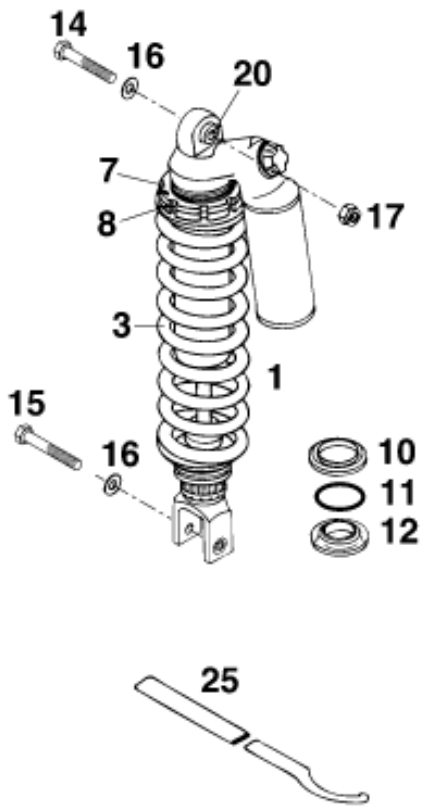

FEDER / SPRING / RESSORT

Weich / soft / douce  54-260
57-260
60-260
63-260
Hart / hard / dure  66-260
70-260

Pos	Part Number	Description	Additional Text	Quantity
1	58304110100	% MONOSHOCK WP "0118S701" '		1.00
3	58304011054	SPRING WP 54-260		0.00
3	58304011057	SPRING WP 57-260		0.00
3	58304011060	* SPRING WP 60-260		0.00
3	58304011063	SPRING WP 63-260		0.00
3	58304011066	SPRING WP 66-260	400/640 LC4-E	1.00
3	58304011070	SPRING WP 70-260		0.00
7	54204109000	* COUNTER NUT		1.00
8	54204009000	ADJUSTING NUT		1.00
10	58304017000	RING FOR SHOCK ABSORBER		1.00
11	58304090000	O-RING 32 X 8		1.00
12	58304018000	% O-RING CARRIER 14MM HIGH		1.00
14	56503086000	SPECIAL SCREW M10X47 WS=17		1.00
15	56503093000	SPECIAL SCREW M10X55 WS=17		1.00
16	0125100003	washer DIN 125 A 10.5	ONLY FOR 640 DUKE	2.00
17	54310086100	SELF LOCKING NUT M10 CU WS=14		1.00
20	54204020100	BUSHING CPL. D=24MM B=24MM		1.00
25	54312024000	HOOK WRENCH CPL.		2.00