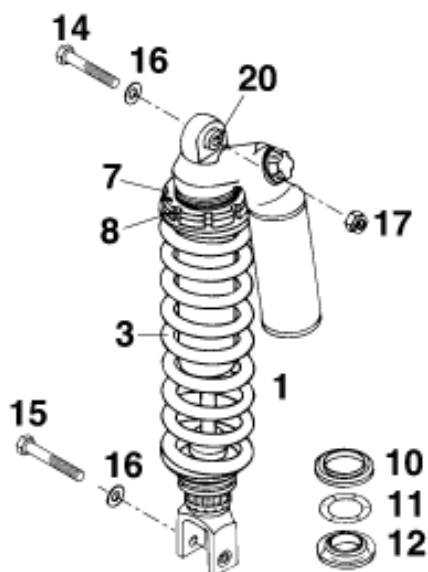

FEDER / SPRING / RESSORT

Weich / soft / douce  66-260

Hart / hard / dure  70-260

| Pos | Part Number | Description | Additional Text | Quantity |
|-----|-------------|--------------------------------|-------------------|----------|
| 1 | 58204010000 | % MONOSHOCK WP "0118R797"ADV.' | | 1.00 |
| 3 | 58304011066 | SPRING WP 66-260 | 400/640 LC4-E | 0.00 |
| 3 | 58304011070 | SPRING WP 70-260 | | 1.00 |
| 7 | 54204109000 | * COUNTER NUT | | 1.00 |
| 8 | 54204009000 | ADJUSTING NUT | | 1.00 |
| 10 | 58304017000 | RING FOR SHOCK ABSORBER | | 1.00 |
| 11 | 58304090000 | O-RING 32 X 8 | | 1.00 |
| 12 | 58304018000 | % O-RING CARRIER 14MM HIGH | | 1.00 |
| 14 | 56503086000 | SPECIAL SCREW M10X47 WS=17 | | 1.00 |
| 15 | 56503093000 | SPECIAL SCREW M10X55 WS=17 | | 1.00 |
| 16 | 0125100003 | washer DIN 125 A 10.5 | ONLY FOR 640 DUKE | 2.00 |
| 17 | 54310086100 | SELF LOCKING NUT M10 CU WS=14 | | 1.00 |
| 20 | 54204020100 | BUSHING CPL. D=24MM B=24MM | | 1.00 |
| 25 | 54312024000 | HOOK WRENCH CPL. | | 2.00 |