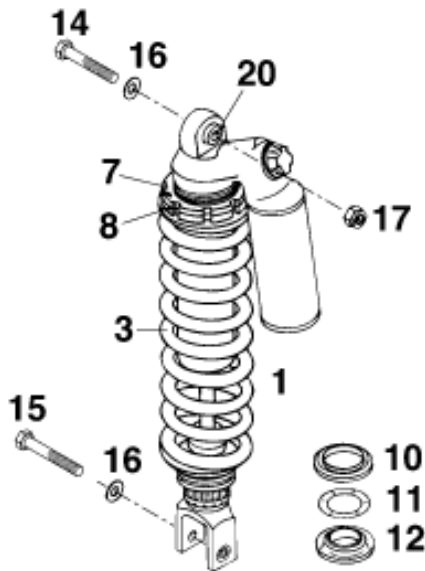

FEDER / SPRING / RESSORT

Weich / soft / douce  66-260

Hart / hard / dure  70-260

Pos	Part Number	Description	Additional Text	Quantity
1	58204010000	% MONOSHOCK WP "0118R797"ADV.'		1.00
3	58304011066	SPRING WP 66-260	400/640 LC4-E	0.00
3	58304011070	SPRING WP 70-260		1.00
7	54204109000	* COUNTER NUT		1.00
8	54204009000	ADJUSTING NUT		1.00
10	58304017000	RING FOR SHOCK ABSORBER		1.00
11	58304090000	O-RING 32 X 8		1.00
12	58304018000	% O-RING CARRIER 14MM HIGH		1.00
14	56503086000	SPECIAL SCREW M10X47 WS=17		1.00
15	56503093000	SPECIAL SCREW M10X55 WS=17		1.00
16	0125100003	washer DIN 125 A 10.5	ONLY FOR 640 DUKE	2.00
17	54310086100	SELF LOCKING NUT M10 CU WS=14		1.00
20	54204020100	BUSHING CPL. D=24MM B=24MM		1.00
25	54312024000	HOOK WRENCH CPL.		2.00