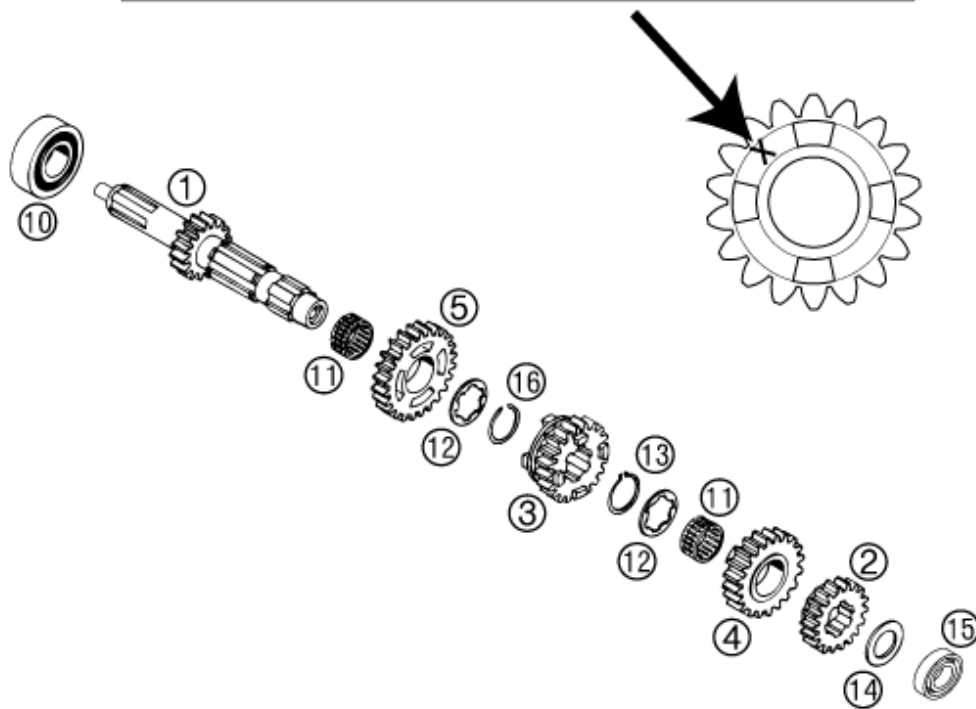

ACHTUNG !
Bei Bestellung von Getrieberädern, Markierung beachten.

CAUTION !
When you order transmission gears, check marking.

Pos	Part Number	Description	Additional Text	Quantity
1	54733001000	MAIN SHAFT 15-T '99		1.00
2	54633110000	SOLID GEAR 2ND GEAR 18-T "446	250/300/380 EXC,380SX,300 MXC	1.00
3	54633006300	SLIDING GEAR 3RD G. 19-T "462	250/380 SX, 300 MXC	1.00
3	54633106300	SLIDING GEAR 3RD G. 19-T "467	250/300/380 EXC	1.00
4	54633008000	IDLER GEAR 4TH GEAR 21-T "480	250/380 SX, 300 MXC	1.00
4	54633108000	IDLER GEAR 4TH GEAR 21-T "485	250/300/380 EXC	1.00
5	54633004000	IDLER GEAR 5TH GEAR 23-T "500	250/380 SX, 300 MXC	1.00
5	54633104000	IDLER GEAR 5TH GEAR 23-T "505	250/300/380 EXC	1.00
10	0625201029	BALL BEARING 6304/22		1.00
11	56533099000	NEEDLE BEAR. K22X26X13 DIVID		2.00
12	54633016000	STOP DISK 22,4X25,7X32X1,5		2.00
13	52033096000	LOCK RING DIN0471-25X1,64SD		1.00
14	54633015000	STOP DISK 20,2X33X1,5		1.00
15	0625069040	BALL BEARING 6904 C3		1.00
16	54633096000	AXIAL-CIRCLIP 25X1,64		1.00