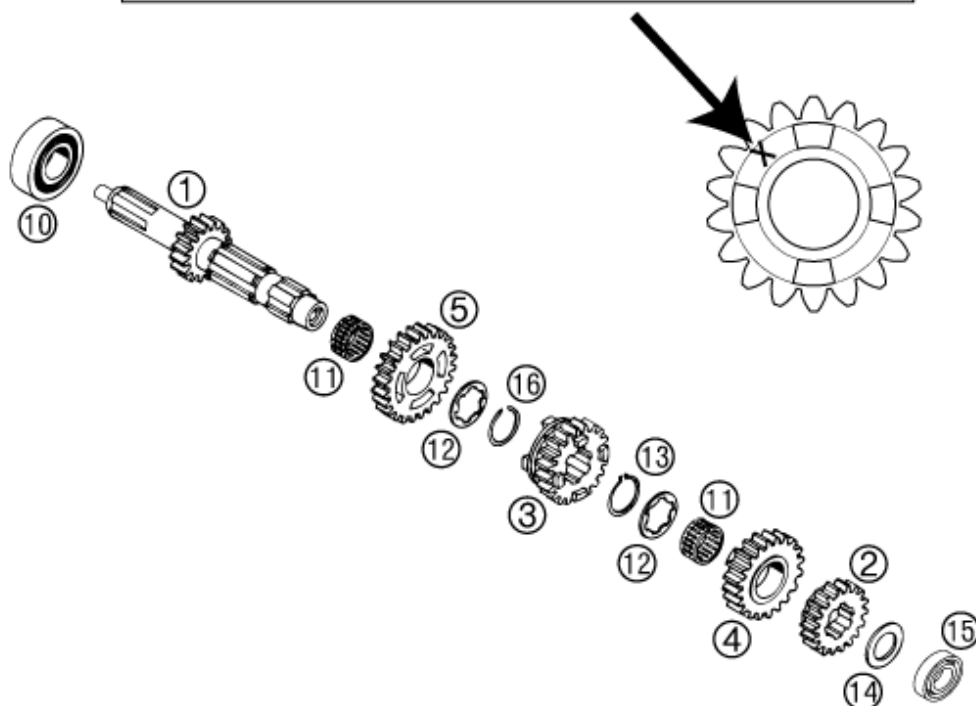

ACHTUNG !
Bei Bestellung von Getrieberädern, Markierung beachten.

CAUTION !
When you order transmission gears, check marking.

Pos	Part Number	Description	Additional Text	Quantity
1	54733001000	MAIN SHAFT 15-T '99		1.00
2	54633110000	SOLID GEAR 2ND GEAR 18-T "446	250/300/380 EXC,380SX,300 MXC	1.00
3	54633006300	SLIDING GEAR 3RD G. 19-T "462	250/380 SX, 300 MXC	1.00
3	54633106300	SLIDING GEAR 3RD G. 19-T "467	250/300/380 EXC	1.00
4	54633008000	IDLER GEAR 4TH GEAR 21-T "480	250/380 SX, 300 MXC	1.00
4	54633108000	IDLER GEAR 4TH GEAR 21-T "485	250/300/380 EXC	1.00
5	54633004000	IDLER GEAR 5TH GEAR 23-T "500	250/380 SX, 300 MXC	1.00
5	54633104000	IDLER GEAR 5TH GEAR 23-T "505	250/300/380 EXC	1.00
10	0625201029	BALL BEARING 6304/22		1.00
11	56533099000	NEEDLE BEAR. K22X26X13 DIVID		2.00
12	54633016000	STOP DISK 22,4X25,7X32X1,5		2.00
13	52033096000	LOCK RING DIN0471-25X1,64SD		1.00
14	54633015000	STOP DISK 20,2X33X1,5		1.00
15	0625069040	BALL BEARING 6904 C3		1.00
16	54633096000	AXIAL-CIRCLIP 25X1,64		1.00