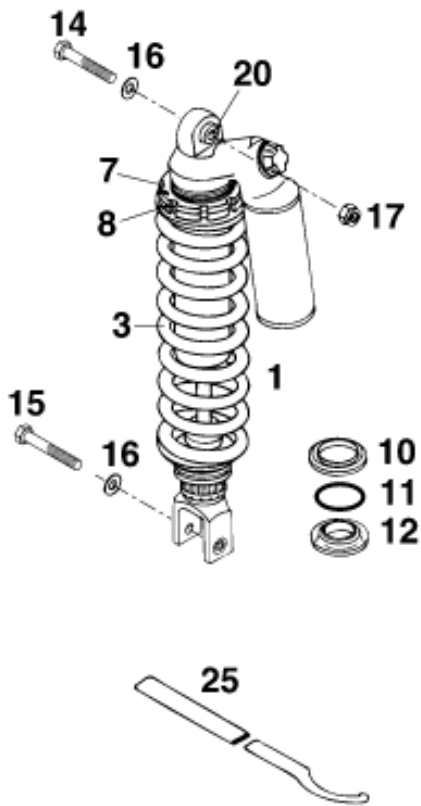

### FEDER / SPRING / RESSORT

Weich / soft / douce  54-260  
57-260  
60-260  
63-260  
Hart / hard / dure  66-260  
70-260

Pos	Part Number	Description	Additional Text	Quantity
1*	58304010800	MONOSHOCK WP "0118Q782" '96		1.00
1*	58304110100	% MONOSHOCK WP "0118S701" '		1.00
1*	58304110200	% MONOSHOCK WP "01187Q784" '		1.00
3*	58304011054	SPRING WP 54-260		0.00
3*	58304011057	SPRING WP 57-260		0.00
3	58304011060	* SPRING WP 60-260		0.00
3*	58304011063	SPRING WP 63-260		1.00
3*	58304011066	SPRING WP 66-260	400/640 LC4-E	1.00
7	54204109000	* COUNTER NUT		1.00
8	54204009000	ADJUSTING NUT		1.00
10	58304017000	RING FOR SHOCK ABSORBER		1.00
11	58304090000	O-RING 32 X 8		1.00
12	58304018000	% O-RING CARRIER 14MM HIGH		1.00
14	56503086000	SPECIAL SCREW M10X47 WS=17		1.00
15	56503093000	SPECIAL SCREW M10X55 WS=17		1.00
16	0125100003	washer DIN 125 A 10.5	ONLY FOR 640 DUKE	2.00
17	54310086100	SELF LOCKING NUT M10 CU WS=14		1.00
20	54204020100	BUSHING CPL. D=24MM B=24MM		1.00
25	54312024000	HOOK WRENCH CPL.		2.00

\* = New part