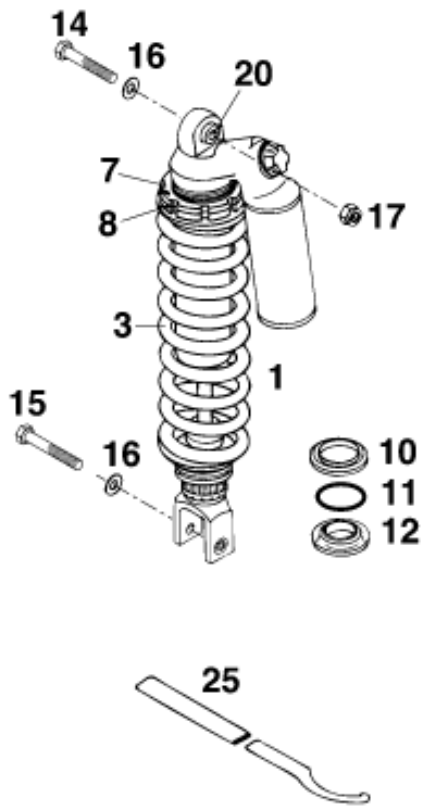

### FEDER / SPRING / RESSORT

Weich / soft / douce  54-260  
57-260  
60-260  
63-260  
Hart / hard / dure 66-260  
70-260

Pos	Part Number	Description	Additional Text	Quantity
1	58304010800	MONOSHOCK WP "0118Q782" '96		1.00
3	58304011054	SPRING WP 54-260		0.00
3	58304011057	SPRING WP 57-260		0.00
3	58304011060	* SPRING WP 60-260		0.00
3	58304011063	SPRING WP 63-260		1.00
3	58304011066	SPRING WP 66-260	400/640 LC4-E	0.00
3	58304011070	SPRING WP 70-260		0.00
7	54204109000	* COUNTER NUT		1.00
8	54204009000	ADJUSTING NUT		1.00
10	58304017000	RING FOR SHOCK ABSORBER		1.00
11	58304090000	O-RING 32 X 8		1.00
12	58304018000	% O-RING CARRIER 14MM HIGH		1.00
14	56503086000	SPECIAL SCREW M10X47 WS=17		1.00
15	56503093000	SPECIAL SCREW M10X55 WS=17		1.00
16	0125100003	washer DIN 125 A 10.5	ONLY FOR 640 DUKE	2.00
17	54310086100	SELF LOCKING NUT M10 CU WS=14		1.00
20	54204020100	BUSHING CPL. D=24MM B=24MM		1.00
25	54312024000	HOOK WRENCH CPL.		2.00