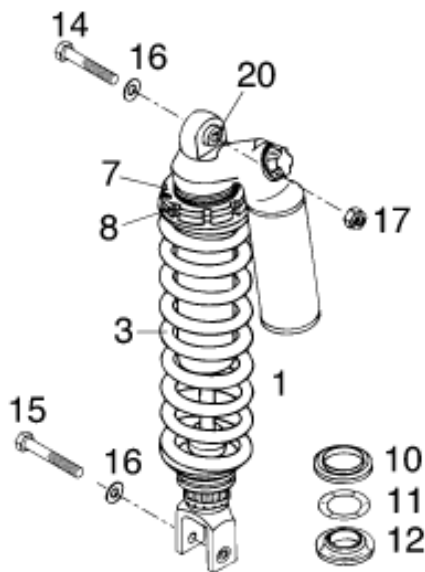

FEDER / SPRING / RESSORT

Weich / soft / douce  54-260  
57-260  
60-260  
63-260  
Hart / hard / dure 66-260  
70-260

Pos	Part Number	Description	Additional Text	Quantity
1	58304110100	% MONOSHOCK WP "0118S701" '		1.00
1*	58304110200	% MONOSHOCK WP "01187Q784" '		1.00
3	58304011054	SPRING WP 54-260		0.00
3	58304011057	SPRING WP 57-260		0.00
3	58304011060	* SPRING WP 60-260		0.00
3	58304011063	SPRING WP 63-260		1.00
3	58304011066	SPRING WP 66-260	400/640 LC4-E	1.00
3	58304011070	SPRING WP 70-260		0.00
7	54204109000	* COUNTER NUT		1.00
8	54204009000	ADJUSTING NUT		1.00
10	58304017000	RING FOR SHOCK ABSORBER		1.00
11	58304090000	O-RING 32 X 8		1.00
12	58304018000	% O-RING CARRIER 14MM HIGH		1.00
14	56503086000	SPECIAL SCREW M10X47 WS=17		1.00
15	56503093000	SPECIAL SCREW M10X55 WS=17		1.00
16	0125100003	washer DIN 125 A 10.5	ONLY FOR 640 DUKE	2.00
17	54310086100	SELF LOCKING NUT M10 CU WS=14		1.00
20	54204020100	BUSHING CPL. D=24MM B=24MM		1.00

\* = New part