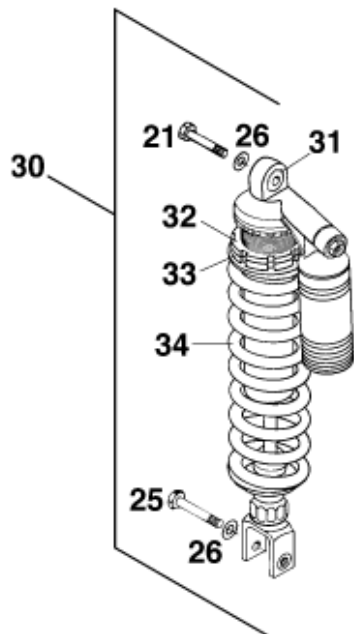

FEDER / SPRING / RESSORT

Weich / soft / douce  **47-596-07-47**
49-596-08-49
51-596-09-51
Hart / hard / dure  **53-596-10-53**
55-596-11-55

Pos	Part Number	Description	Additional Text	Quantity
21	56503086000	SPECIAL SCREW M10X47 WS=17		1.00
25	56503093000	SPECIAL SCREW M10X55 WS=17		1.00
26	0125100003	washer DIN 125 A 10.5	ONLY FOR 640 DUKE	2.00
30	50204710000	* SHOCK ABSO.ÖHLINS 612** '96		1.00
31	50204031700	BUSHING CPL.		1.00
32	50204032700	COUNTER NUT		1.00
33	50204033700	ADJUSTING NUT		1.00
34	50204034700	* SPRING ÖHLINS 49-596-08-49		1.00
34	50204034800	* SPRING ÖHLINS 47-596-07-47		1.00
34	54604034200	* SPRING 53-596-10-53		0.00
34	54604034300	* SPRING 51-596-09-51		0.00
34	56504034100	* SPRING 55-596-11-55 ÖHLINS		0.00
50	54312024000	HOOK WRENCH CPL.		1.00