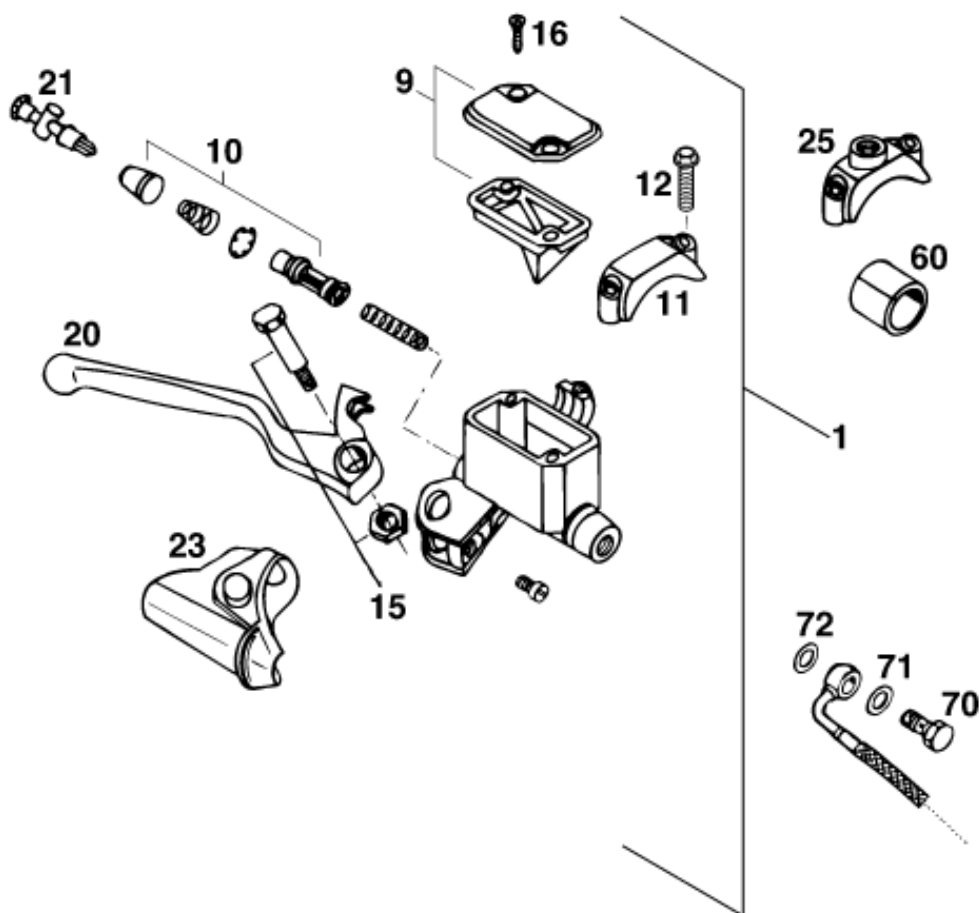

BREMBO

Pos	Part Number	Description	Additional Text	Quantity
1	50213001044	HANDBRAKE CYLINDER BREMBO '		1.00
9	50213012000	COVER CPL.		1.00
10	50213050000	REPAIR KIT PISTON 11MM		1.00
11	54413011000	CLAMP BREMBO		1.00
12	0912060203	AH SCREW DIN0912-M 6X20		2.00
15	50213015000	LEVER SCREW CPL.		1.00
16	0965050163	FLAT HEAD SCREW DIN0965-M 5X16		2.00
20	50213020000	HAND BRAKE LEVER LOOSE BREM'94		1.00
21	50213021000	ADJUSTING SCREW CPL.		1.00
23	50213023000	PROTECTION CAP BREMBO'94		1.00
25	58012040150	Clamp for mirror		1.00
60	50202010000	SPACER BUSHING 22X28X22PVC		1.00
70	50213025000	HOLLOW SCREW M10X1X19	FC, FE+FS (USA)	1.00
71	42013026000	CU-SEAL RING DIN7603-10X16X1,5		1.00
72	42013226000	CU-SEAL RING DIN7603-10X16X1		1.00
80	306054	BRAKE FLUID DOT 4.0	1/4 LITRE	1.00