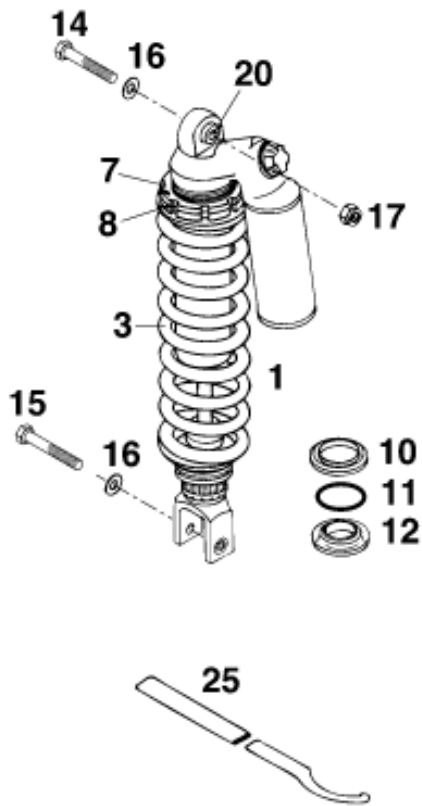

FEDER / SPRING / RESSORT

Weich / soft / douce  54-260
57-260
60-260
63-260
Hart / hard / dure 66-260
70-260

Pos	Part Number	Description	Additional Text	Quantity
1	58304010800	MONOSHOCK WP "0118Q782" '96		1.00
1	58304110400	% MONOSHOCK WP "0118S798" '		1.00
3	58304011054	SPRING WP 54-260		0.00
3	58304011057	SPRING WP 57-260		0.00
3	58304011060	* SPRING WP 60-260		0.00
3	58304011063	SPRING WP 63-260		1.00
3	58304011066	SPRING WP 66-260	400/640 LC4-E	1.00
3	58304011070	SPRING WP 70-260		0.00
7	54204109000	* COUNTER NUT		1.00
8	54204009000	ADJUSTING NUT		1.00
10	58304017000	RING FOR SHOCK ABSORBER		1.00
11	58304090000	O-RING 32 X 8		1.00
12	58304018000	% O-RING CARRIER 14MM HIGH		1.00
14	56503086000	SPECIAL SCREW M10X47 WS=17		1.00
15	56503093000	SPECIAL SCREW M10X55 WS=17		1.00
16	0125100003	washer DIN 125 A 10.5	ONLY FOR 640 DUKE	2.00
17	54310086100	SELF LOCKING NUT M10 CU WS=14		1.00
20	54204020100	BUSHING CPL. D=24MM B=24MM		1.00
25	54312024000	HOOK WRENCH CPL.		2.00