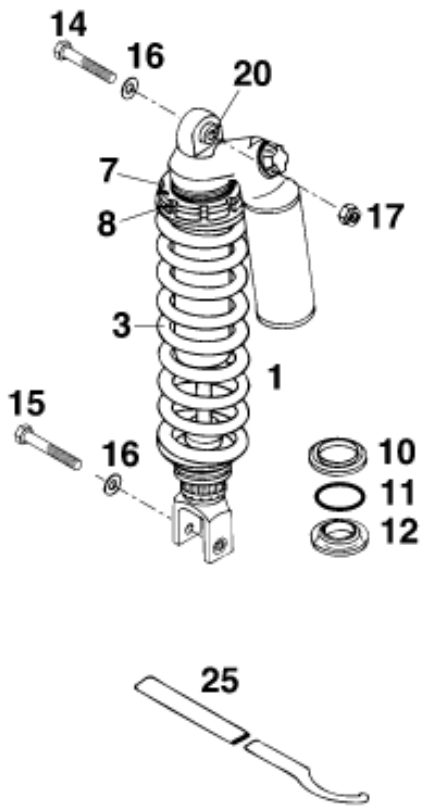

FEDER / SPRING / RESSORT

Weich / soft / douce  54-260
57-260
60-260
63-260
Hart / hard / dure  66-260
70-260

Pos	Part Number	Description	Additional Text	Quantity
1*	58304010800	MONOSHOCK WP "0118Q782" '96		1.00
1*	58304110100	% MONOSHOCK WP "0118S701" '		1.00
1*	58304110200	% MONOSHOCK WP "01187Q784" '		1.00
3*	58304011054	SPRING WP 54-260		0.00
3*	58304011057	SPRING WP 57-260		0.00
3	58304011060	* SPRING WP 60-260		0.00
3*	58304011063	SPRING WP 63-260		1.00
3*	58304011066	SPRING WP 66-260	400/640 LC4-E	1.00
7	54204109000	* COUNTER NUT		1.00
8	54204009000	ADJUSTING NUT		1.00
10	58304017000	RING FOR SHOCK ABSORBER		1.00
11	58304090000	O-RING 32 X 8		1.00
12	58304018000	% O-RING CARRIER 14MM HIGH		1.00
14	56503086000	SPECIAL SCREW M10X47 WS=17		1.00
15	56503093000	SPECIAL SCREW M10X55 WS=17		1.00
16	0125100003	washer DIN 125 A 10.5	ONLY FOR 640 DUKE	2.00
17	54310086100	SELF LOCKING NUT M10 CU WS=14		1.00
20	54204020100	BUSHING CPL. D=24MM B=24MM		1.00
25	54312024000	HOOK WRENCH CPL.		2.00

* = New part