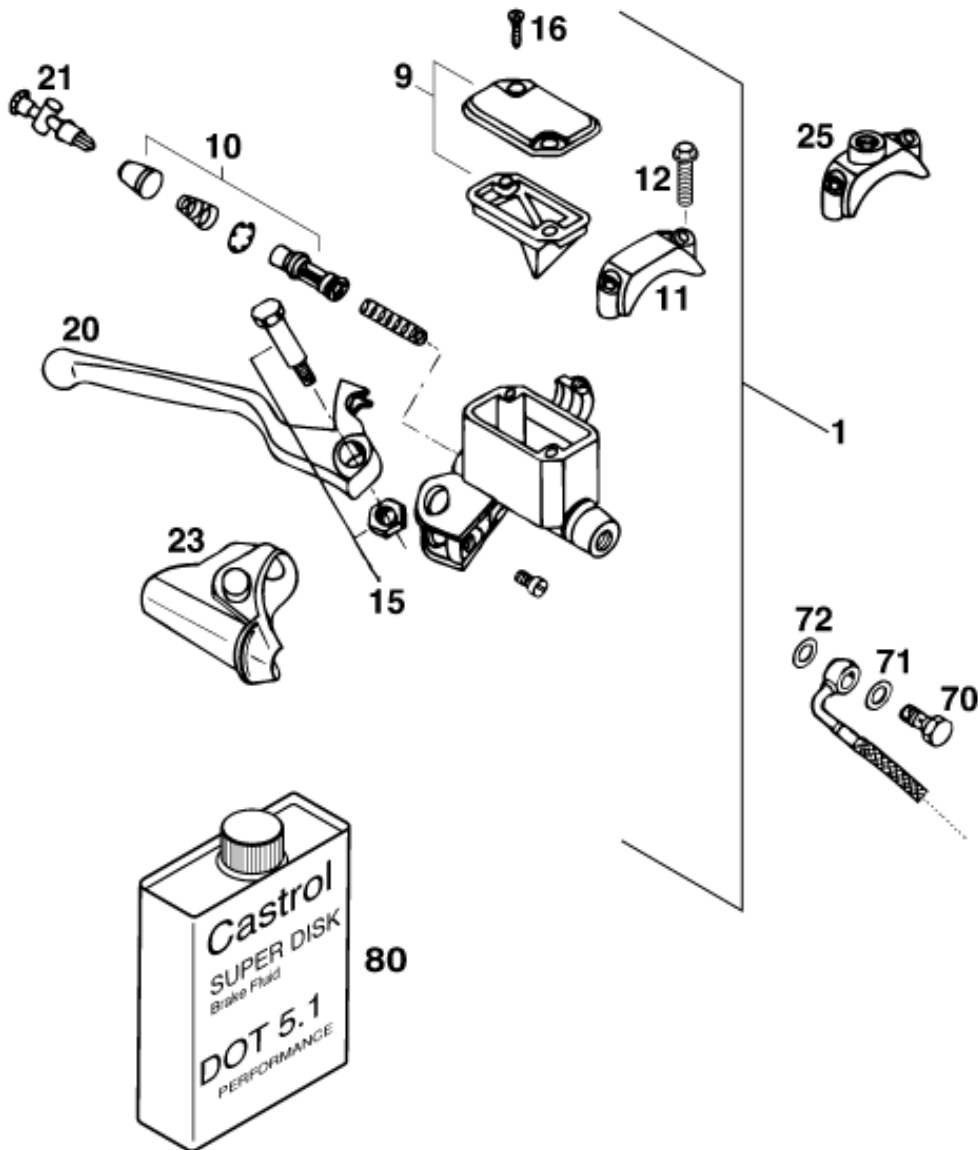

BREMBO

Pos	Part Number	Description	Additional Text	Quantity
1	50213001044	HANDBRAKE CYLINDER BREMBO ' '		1.00
9	50213012000	COVER CPL.		1.00
10	50213050000	REPAIR KIT PISTON 11MM		1.00
11	54413011000	CLAMP BREMBO		1.00
12	0015060253	HH COLLAR SCREW M 6X25 WS=8		2.00
15	50213015000	LEVER SCREW CPL.		1.00
16	0965050163	FLAT HEAD SCREW DIN0965-M 5X16		2.00
20	50213020000	HAND BRAKE LEVER LOOSE BREM'94		1.00
21	50213021000	ADJUSTING SCREW CPL.		1.00
23	50213023000	PROTECTION CAP BREMBO'94		1.00
25	58012040150	Clamp for mirror		1.00
70	50213025000	HOLLOW SCREW M10X1X19	FC, FE+FS (USA)	1.00

71	42013026000	CU-SEAL RING DIN7603-10X16X1,5		1.00
72	42013226000	CU-SEAL RING DIN7603-10X16X1		1.00
80*	306054	BRAKE FLUID DOT 4.0	1/4 LITRE	1.00

* = New part