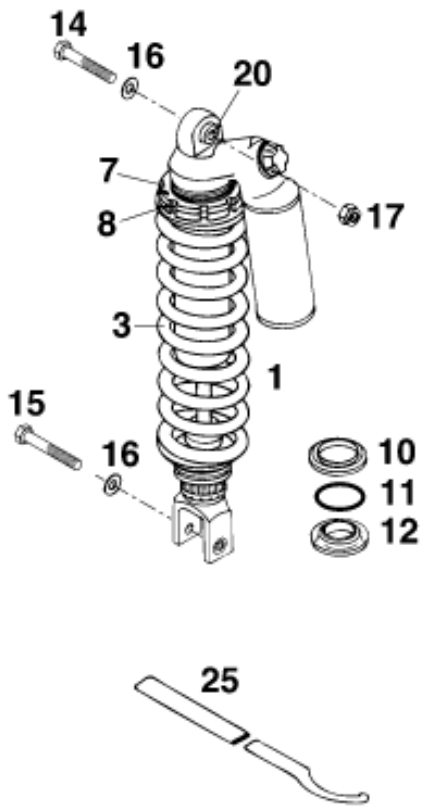

### FEDER / SPRING / RESSORT

Weich / soft / douce  54-260  
57-260  
60-260  
63-260  
Hart / hard / dure 66-260  
70-260

Pos	Part Number	Description	Additional Text	Quantity
1*	58304010800	MONOSHOCK WP "0118Q782" '96		1.00
1*	58304110100	% MONOSHOCK WP "0118S701" '		1.00
1*	58304110200	% MONOSHOCK WP "01187Q784" '		1.00
3*	58304011054	SPRING WP 54-260		0.00
3*	58304011057	SPRING WP 57-260		0.00
3	58304011060	* SPRING WP 60-260		0.00
3*	58304011063	SPRING WP 63-260		1.00
3*	58304011066	SPRING WP 66-260	400/640 LC4-E	1.00
7	54204109000	* COUNTER NUT		1.00
8	54204009000	ADJUSTING NUT		1.00
10	58304017000	RING FOR SHOCK ABSORBER		1.00
11	58304090000	O-RING 32 X 8		1.00
12	58304018000	% O-RING CARRIER 14MM HIGH		1.00
14	56503086000	SPECIAL SCREW M10X47 WS=17		1.00
15	56503093000	SPECIAL SCREW M10X55 WS=17		1.00
16	0125100003	washer DIN 125 A 10.5	ONLY FOR 640 DUKE	2.00
17	54310086100	SELF LOCKING NUT M10 CU WS=14		1.00
20	54204020100	BUSHING CPL. D=24MM B=24MM		1.00
25	54312024000	HOOK WRENCH CPL.		2.00

\* = New part