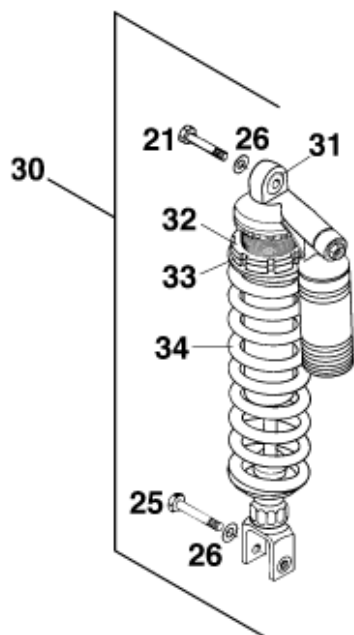

FEDER / SPRING / RESSORT

Weich / soft / douce  **47-596-07-47**
49-596-08-49
51-596-09-51
Hart / hard / dure  **53-596-10-53**
55-596-11-55

Pos	Part Number	Description	Additional Text	Quantity
21	56503086000	SPECIAL SCREW M10X47 WS=17		1.00
25	56503093000	SPECIAL SCREW M10X55 WS=17		1.00
26	0125100003	washer DIN 125 A 10.5	ONLY FOR 640 DUKE	2.00
30*	50204710000	* SHOCK ABSO.ÖHLINS 612** '96		1.00
30*	50204710100	* SHOCK ABS. ÖHLINS 613** '96		1.00
30*	56504510300	* SHOCK ABSORB.KT6500 RED ÖHL'		1.00
31	50204031700	BUSHING CPL.		1.00
32	50204032700	COUNTER NUT		1.00
33	50204033700	ADJUSTING NUT		1.00
34	50204034700	* SPRING ÖHLINS 49-596-08-49		1.00
34	50204034800	* SPRING ÖHLINS 47-596-07-47		1.00
34	54604034200	* SPRING 53-596-10-53		0.00
34	54604034300	* SPRING 51-596-09-51		0.00
34	56504034100	* SPRING 55-596-11-55 ÖHLINS		1.00
50	54312024000	HOOK WRENCH CPL.		1.00

* = New part