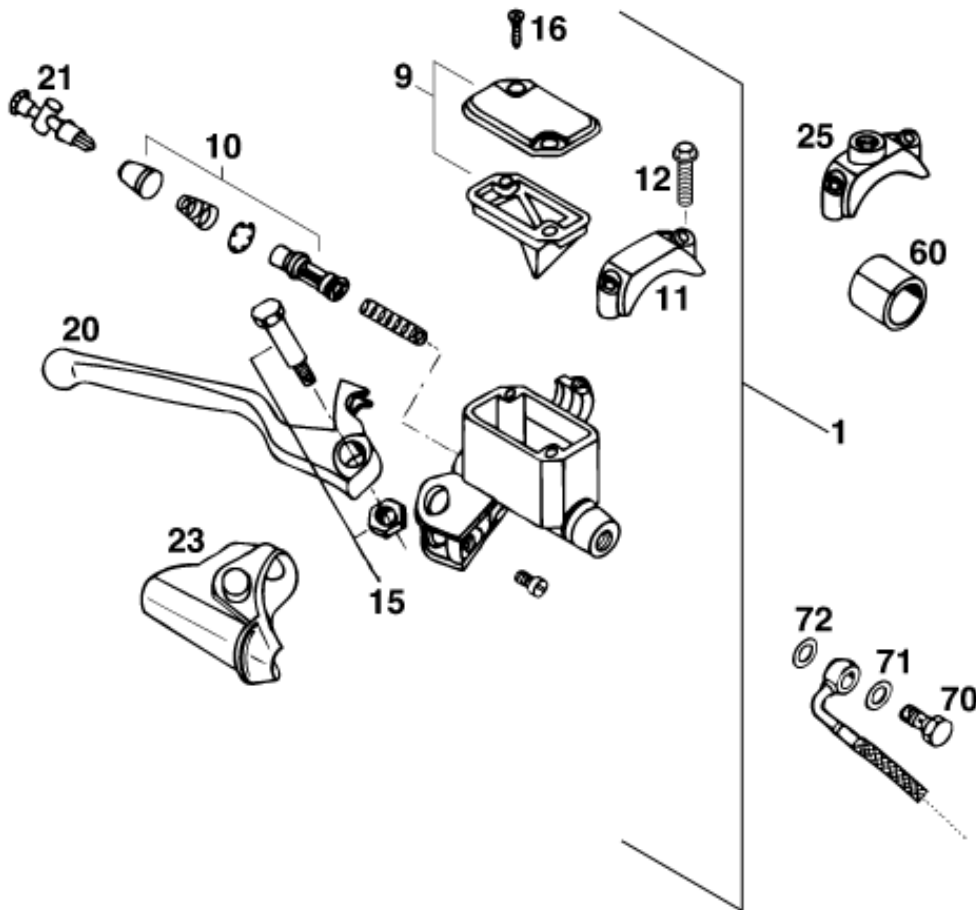

BREMBO

Pos	Part Number	Description	Additional Text	Quantity
1	50213001044	HANDBRAKE CYLINDER BREMBO '		1.00
9	50213012000	COVER CPL.		1.00
10	50213050000	REPAIR KIT PISTON 11MM		1.00
11	54413011000	CLAMP BREMBO		1.00
12	0912060203	AH SCREW DIN0912-M 6X20		2.00
15	50213015000	LEVER SCREW CPL.		1.00
16	0965050163	FLAT HEAD SCREW DIN0965-M 5X16		2.00
20	50213020000	HAND BRAKE LEVER LOOSE BREM'94		1.00
21	50213021000	ADJUSTING SCREW CPL.		1.00
23	50213023000	PROTECTION CAP BREMBO'94		1.00
25	58012040150	Clamp for mirror		1.00
60	50202010000	SPACER BUSHING 22X28X22PVC		1.00
70	50213025000	HOLLOW SCREW M10X1X19	FC, FE+FS (USA)	1.00
71	42013026000	CU-SEAL RING DIN7603-10X16X1,5		1.00
72	42013226000	CU-SEAL RING DIN7603-10X16X1		1.00
80	306054	BRAKE FLUID DOT 4.0	1/4 LITRE	1.00