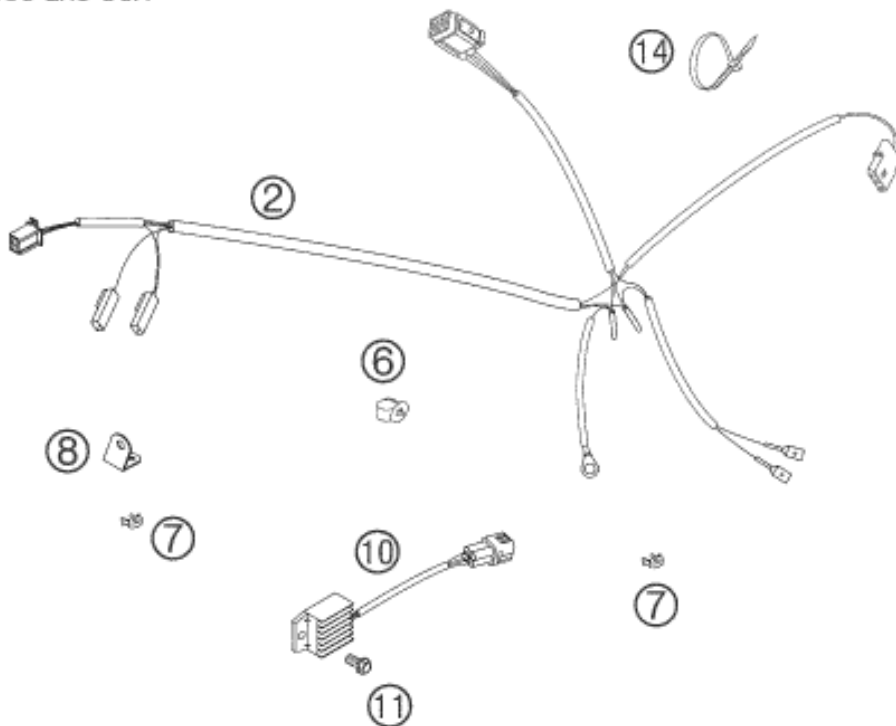

250 EXC USA

300 EXC USA

Pos	Part Number	Description	Additional Text	Quantity
1*	54811075000	WIRING HARNESS EXC-USA 2K2 05		1.00
2*	54811075100	WIRING HARNESS EXC-USA 2K3 05	300 EXC USA	1.00
6	58111076000	CABLE SUPPORT KHS NR.150-47610		1.00
7	57013072000	WIRING HOLDER 12MM		0.00
7	57013072100	WIRING HOLDER 16MM		0.00
8	54611090000	RETAINING PLATE FOR BATTERY'97		1.00
9	54711034000	VOLTAGE REGULATOR KOKU.EXC USA	125-200 MXC/EXC-USA	1.00
10*	80011034000	VOLTAGE REGULATOR 04	300 EXC USA	1.00

11*	0015060123	HH COLLAR SCREW M 6X12 WS=8		1.00
12	55011599000	PULL SWITCH LOOSE	IGNITION ON/OFF	1.00
13*	54814060050	SPEC. NUT F. PULL SWITCH WS=17		1.00
14	44011076200	CABLE TIE 200/3,6MM BLACK		0.00
14	44011076305	CABLE TIE 300/4,8MM BLACK		0.00
15	0014060103	HH COLLAR SCREW M 6X10 WS=8		1.00

* = New part