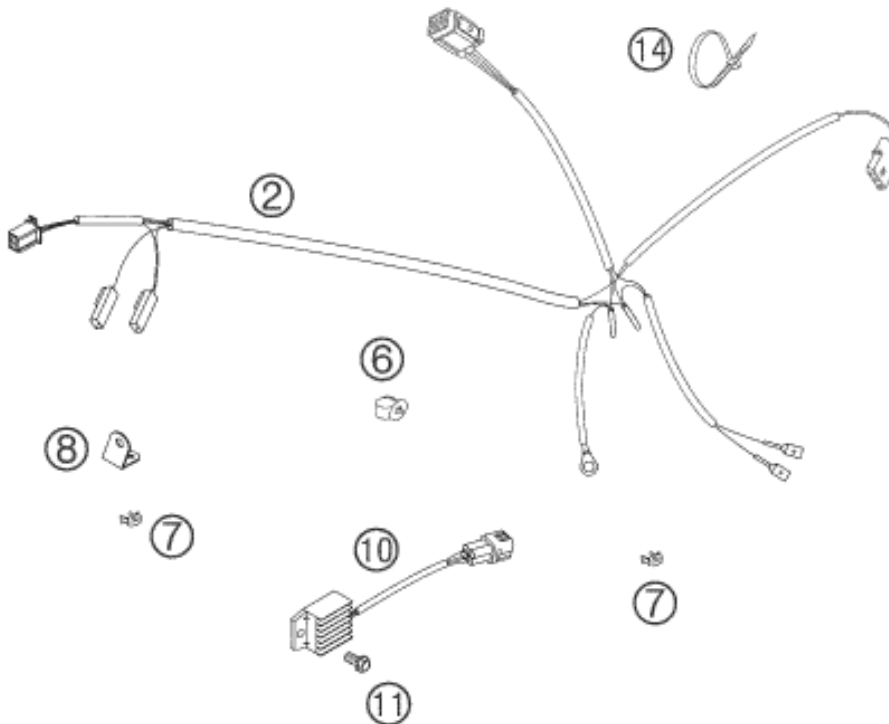

250 EXC USA

300 EXC USA

Pos	Part Number	Description	Additional Text	Quantity
1*	54811075000	WIRING HARNESS EXC-USA 2K2 05		1.00
2*	54811075100	WIRING HARNESS EXC-USA 2K3 05	300 EXC USA	1.00
6	58111076000	CABLE SUPPORT KHS NR.150-47610		1.00
7	57013072000	WIRING HOLDER 12MM		0.00
7	57013072100	WIRING HOLDER 16MM		0.00
8	54611090000	RETAINING PLATE FOR BATTERY'97		1.00
9	54711034000	VOLTAGE REGULATOR KOKU.EXC USA	125-200 MXC/EXC-USA	1.00
10*	80011034000	VOLTAGE REGULATOR 04	300 EXC USA	1.00

11*	0015060123	HH COLLAR SCREW M 6X12 WS=8		1.00
12	55011599000	PULL SWITCH LOOSE	IGNITION ON/OFF	1.00
13*	54814060050	SPEC. NUT F. PULL SWITCH WS=17		1.00
14	44011076200	CABLE TIE 200/3,6MM BLACK		0.00
14	44011076305	CABLE TIE 300/4,8MM BLACK		0.00
15	0014060103	HH COLLAR SCREW M 6X10 WS=8		1.00

\* = New part