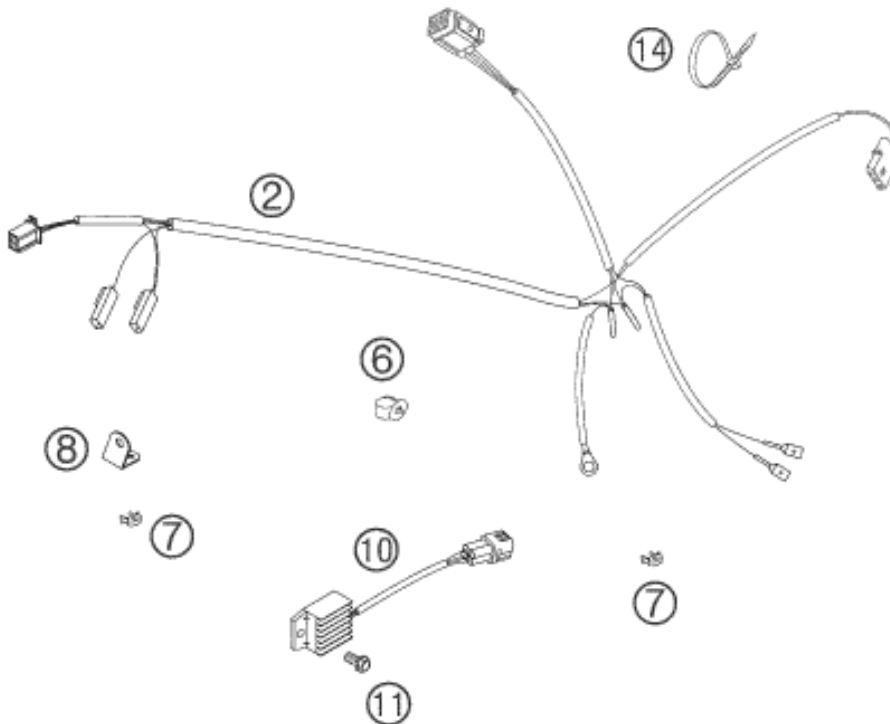

250 EXC USA

300 EXC USA

Pos	Part Number	Description	Additional Text	Quantity
1*	54811075000	WIRING HARNESS EXC-USA 2K2 05		1.00
2*	54811075100	WIRING HARNESS EXC-USA 2K3 05	300 EXC USA	1.00
6	58111076000	CABLE SUPPORT KHS NR.150-47610		1.00
7	57013072000	WIRING HOLDER 12MM		0.00
7	57013072100	WIRING HOLDER 16MM		0.00
8	54611090000	RETAINING PLATE FOR BATTERY'97		1.00
9	54711034000	VOLTAGE REGULATOR KOKU.EXC USA	125-200 MXC/EXC-USA	1.00
10*	80011034000	VOLTAGE REGULATOR 04	300 EXC USA	1.00

11*	0015060123	HH COLLAR SCREW M 6X12 WS=8		1.00
12	55011599000	PULL SWITCH LOOSE	IGNITION ON/OFF	1.00
13*	54814060050	SPEC. NUT F. PULL SWITCH WS=17		1.00
14	44011076200	CABLE TIE 200/3,6MM BLACK		0.00
14	44011076305	CABLE TIE 300/4,8MM BLACK		0.00
15	0014060103	HH COLLAR SCREW M 6X10 WS=8		1.00

* = New part