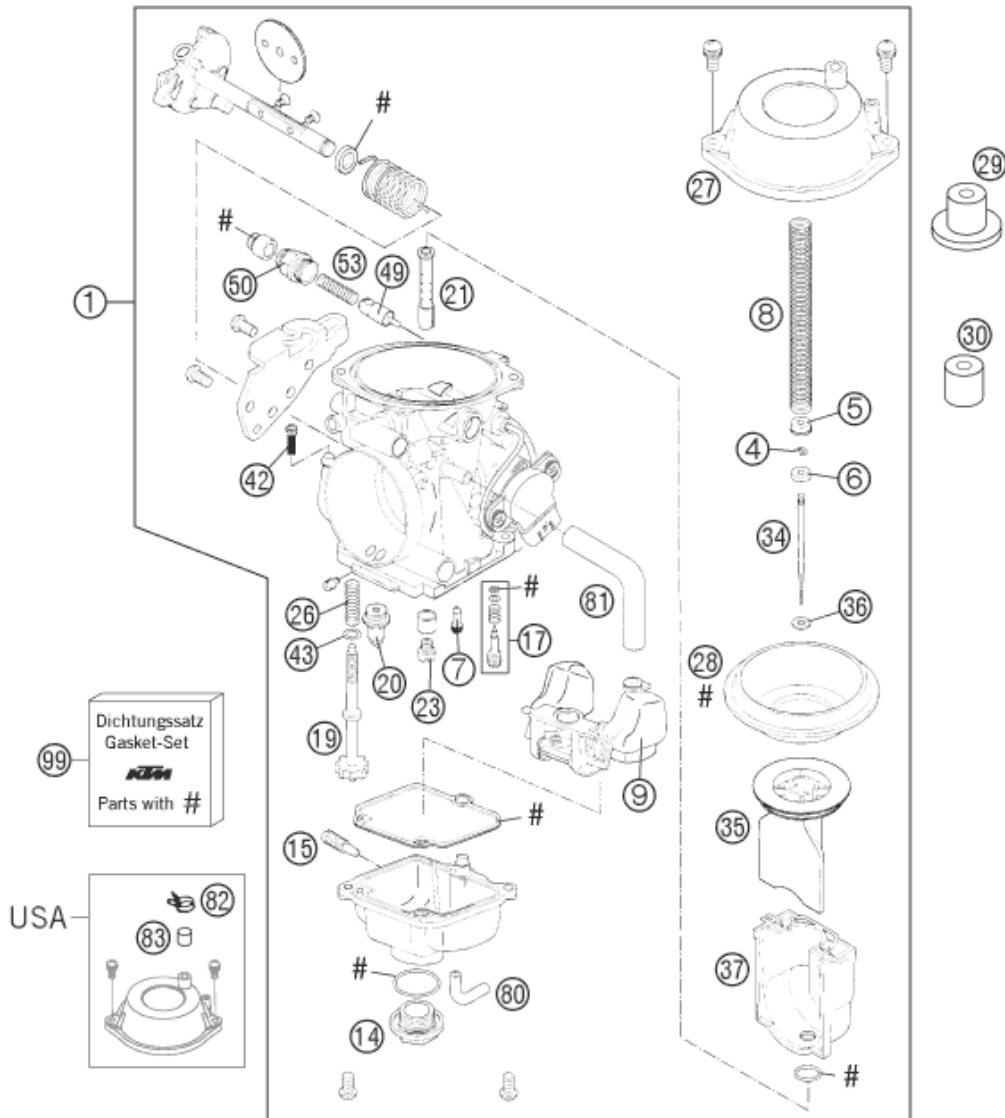

**▲ ACHTUNG !!!**  
 Vor dem Einbau des Vergasers, Bedüsung kontrollieren.  
**CAUTION !!!**  
 Before mounting the carburetor, check the jetting.

| Pos | Part Number | Description                    | Additional Text | Quantity |
|-----|-------------|--------------------------------|-----------------|----------|
| 1   | 58431001600 | CARBURETOR MIKUNI BST40-266 03 |                 | 1.00     |
| 4   | 58431045000 | CIRCLIP                        |                 | 1.00     |
| 5   | 58431031000 | SPRING RING                    |                 | 1.00     |
| 6   | 58431032000 | PLASTIC RING                   |                 | 1.00     |
| 7   | 58431007045 | IDLING JET 45                  |                 | 1.00     |
| 7   | 58431007047 | IDLING GET 47,5                |                 | 0.00     |
| 8   | 58431030000 | THROTTLE VALVE SPRING          |                 | 1.00     |
| 9   | 58431009000 | FLOAT 6,1 GRAMM MIKUNI         |                 | 1.00     |
| 14  | 58431014000 | SCREW PLUG FLOAT CHAMBER       |                 | 1.00     |
| 15  | 58431094000 | DRAIN SCREW MIK. BST40         |                 | 1.00     |
| 17  | 58431017000 | ADJUST SCREW CPL.              |                 | 1.00     |
| 19  | 58431019000 | ADJUSTER IDLING SPEED          |                 | 1.00     |
| 20  | 58431020000 | NEEDLE VALVE 2,8MM             |                 | 1.00     |
| 21  | 58431021689 | NEEDLE JET 689 X-6             |                 | 1.00     |