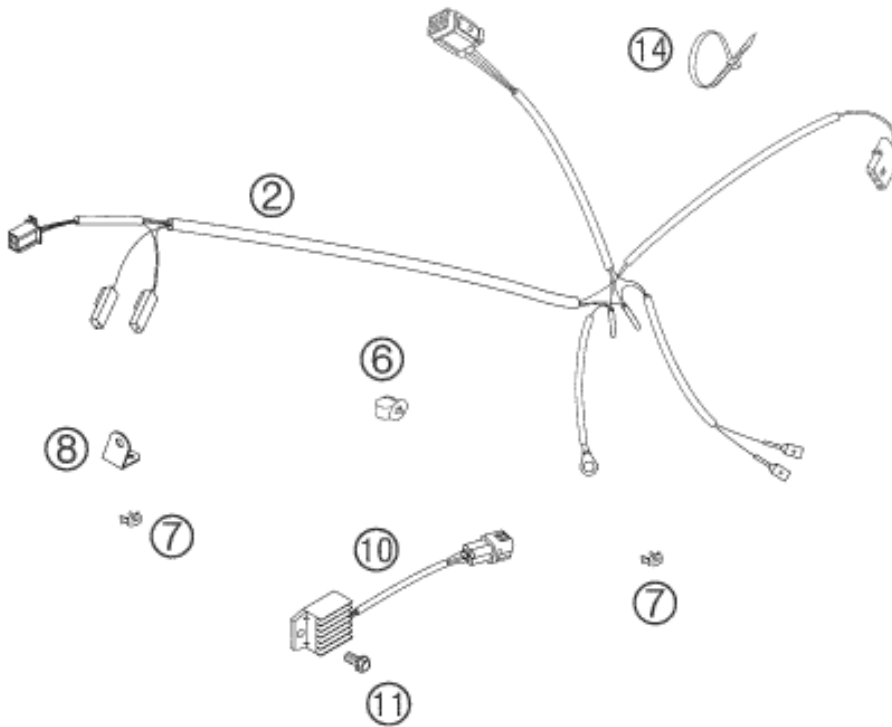

250 EXC USA

300 EXC USA

Pos	Part Number	Description	Additional Text	Quantity
1*	54811075000	WIRING HARNESS EXC-USA 2K2 05		1.00
6	58111076000	CABLE SUPPORT KHS NR.150-47610		1.00
7	57013072000	WIRING HOLDER 12MM		0.00
7	57013072100	WIRING HOLDER 16MM		0.00
8	54611090000	RETAINING PLATE FOR BATTERY'97		1.00
9	54711034000	VOLTAGE REGULATOR KOKU.EXC USA	125-200 MXC/EXC-USA	1.00
10*	80011034000	VOLTAGE REGULATOR 04	300 EXC USA	1.00
11*	0015060123	HH COLLAR SCREW M 6X12 WS=8		1.00

12	55011599000	PULL SWITCH LOOSE	IGNITION ON/OFF	1.00
13*	54814060050	SPEC. NUT F. PULL SWITCH WS=17		1.00
14	44011076200	Cable tie 200/4.6mm black		0.00
14	44011076305	CABLE TIE 300/4,8MM BLACK		0.00
15	0014060103	HH COLLAR SCREW M 6X10 WS=8		1.00

* = New part