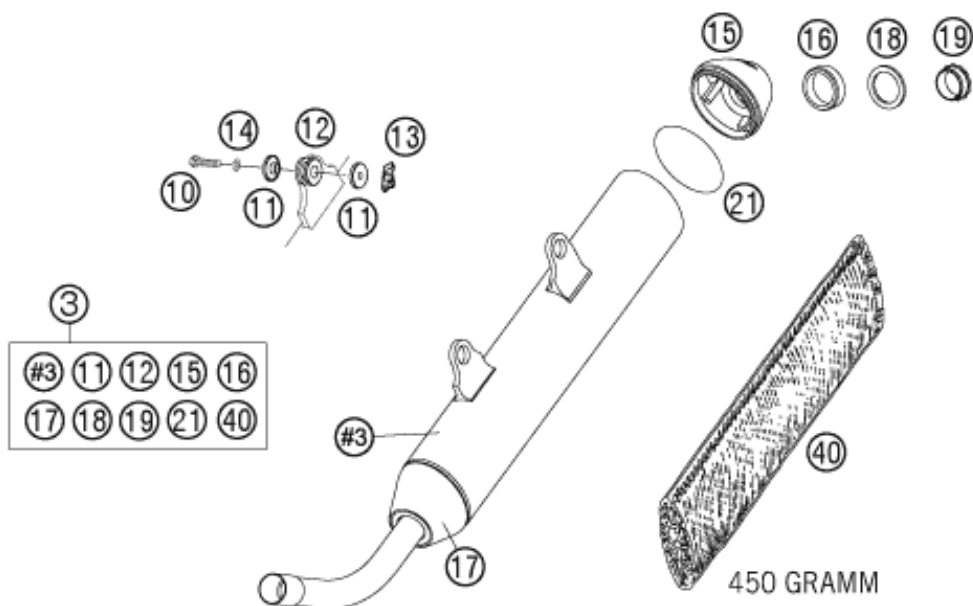

MIT SPARK ARRESTOR  
 WITH SPARK ARRESTOR

Pos	Part Number	Description	Additional Text	Quantity
1	54805079000	EXHAUST SILENCER 250 SX 2004	SX	1.00
2	52305082100	EX.SIL.200/250/300 MXC/EXC '00	WITH SPARK ARRESTOR	1.00
3	54805083000	EXH.SILEN. 200-300 EXC EU 04	200 EXC EU+AUS	1.00

8	0009050103	SPECIAL SCREW M 5,0X10		4.00
9	0011481030	RIVET 4,8X10,3 ALU		4.00
10	0015060303	HH COLLAR SCREW M 6X30 SW=8	LC4, LC4 SM, DUKE	2.00
11	54605069000	BUSHING 7,5X12X28X7,8 '96		4.00
12	54605068000	EXHAUST BRACKET RUBBER BLACK		2.00
13	54603048100	clip nut M6		2.00
14	0137060003	spring washer DIN 137 B - 6		2.00
15	54805079052	SILENCER ENDCAP 2-STROKE 2004		1.00
16*	54805079150	SILCENCER RUBBER 2-STROKE 2005		2.00
17	54805079060	SILENCER CONNECTING-CAP 2004		1.00
18	54805083060	SILENCER DISC 2004		1.00
19	54805079058	SILENCER SCREW 2-STROKE 2004		1.00
21	0770055020	O-RING 55,00X2,00 NBR70		2.00
30	0910100003	PLUG DIN0910-M 10X1	ONLY FOR LC4 ADVENTURE	1.00
31	0603100141	sealing ring DIN 7603 10x14x1	ONLY FOR LC4 ADVENTURE	1.00
38	54805078330	STUFFING YARN-SET 330 GRAM 04	SX	1.00
39	58005078340	STUFFING YARN 340 GRAM	125 MXC/EXC USA	1.00
40	54805078450	STUFFING YARN-SET 450 GRAM 04	200 EXC EU+AUS	1.00

\* = New part