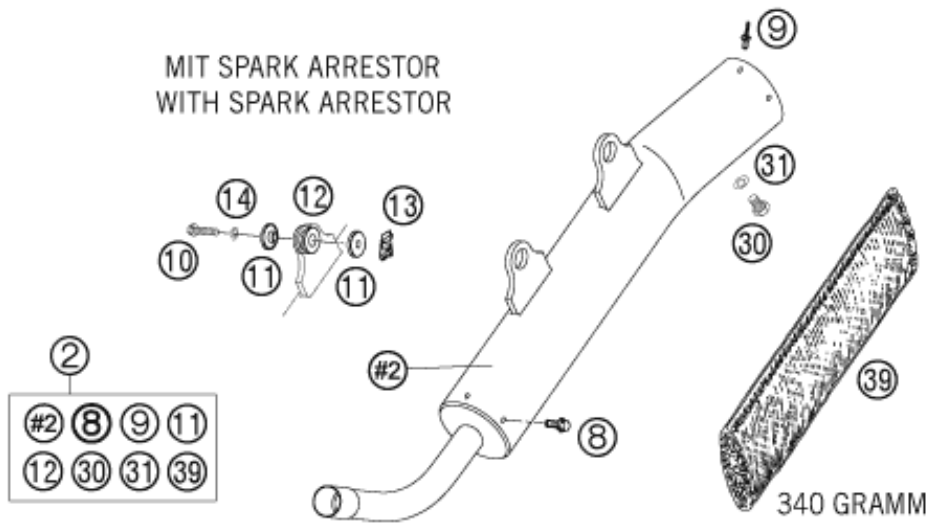

MIT SPARK ARRESTOR  
 WITH SPARK ARRESTOR

Pos	Part Number	Description	Additional Text	Quantity
1	54805079000	EXHAUST SILENCER 250 SX 2004	SX	1.00
2	52305082100	EX.SIL.200/250/300 MXC/EXC '00	WITH SPARK ARRESTOR	1.00
3	54805083000	EXH.SILEN. 200-300 EXC EU 04	200 EXC EU+AUS	1.00

8	0009050103	SPECIAL SCREW M 5,0X10		4.00
9	0011481030	RIVET 4,8X10,3 ALU		4.00
10	0015060303	HH COLLAR SCREW M 6X30 SW=8	LC4, LC4 SM, DUKE	2.00
11	54605069000	BUSHING 7,5X12X28X7,8 '96		4.00
12	54605068000	EXHAUST BRACKET RUBBER BLACK		2.00
13	54603048100	clip nut M6		2.00
14	0137060003	spring washer DIN 137 B - 6		2.00
15	54805079052	SILENCER ENDCAP 2-STROKE 2004		1.00
16*	54805079150	SILCENCER RUBBER 2-STROKE 2005		2.00
17	54805079060	SILENCER CONNECTING-CAP 2004		1.00
18	54805083060	SILENCER DISC 2004		1.00
19	54805079058	SILENCER SCREW 2-STROKE 2004		1.00
21	0770055020	O-RING 55,00X2,00 NBR70		2.00
30	0910100003	PLUG DIN0910-M 10X1	ONLY FOR LC4 ADVENTURE	1.00
31	0603100141	sealing ring DIN 7603 10x14x1	ONLY FOR LC4 ADVENTURE	1.00
38	54805078330	STUFFING YARN-SET 330 GRAM 04	SX	1.00
39	58005078340	STUFFING YARN 340 GRAM	125 MXC/EXC USA	1.00
40	54805078450	STUFFING YARN-SET 450 GRAM 04	200 EXC EU+AUS	1.00