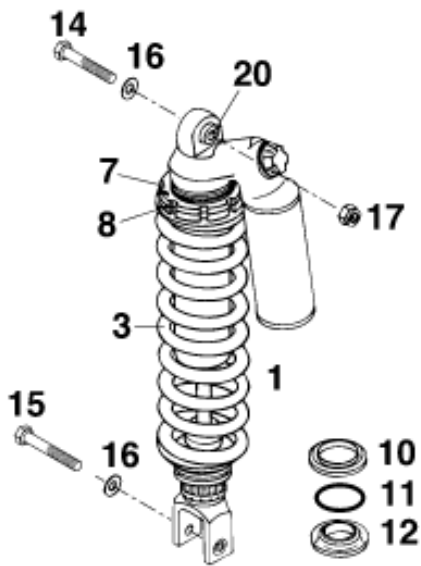

FEDER / SPRING / RESSORT

Weich / soft / douce  54-260
57-260
60-260
63-260
Hart / hard / dure  66-260
70-260

Pos	Part Number	Description	Additional Text	Quantity
1*	0118V712	MONOSHOCK WP SC 2001		1.00
1*	0118V720	SHOCK ABSORBER WP SUPERM. 2001	640 LC4-E SUPERMOTO	1.00
3	58304011054	SPRING WP 54-260		0.00
3	58304011057	SPRING WP 57-260		0.00
3	58304011060	* SPRING WP 60-260		0.00
3	58304011063	SPRING WP 63-260		1.00
3	58304011066	SPRING WP 66-260	400/640 LC4-E	0.00
3	58304011070	SPRING WP 70-260		0.00
3*	58304011075	SPRING WP 75-260	640 LC4-E SUPERMOTO	1.00
7	54204109000	* COUNTER NUT		1.00
8	54204009000	ADJUSTING NUT		1.00
10	58304017000	RING FOR SHOCK ABSORBER		1.00
11	58304090000	O-RING 32 X 8		1.00
12	58304018000	% O-RING CARRIER 14MM HIGH		1.00
14	56503086000	SPECIAL SCREW M10X47 WS=17		1.00
15	56503093000	SPECIAL SCREW M10X55 WS=17		1.00
16	0125100003	washer DIN 125 A 10.5	ONLY FOR 640 DUKE	2.00
17	54310086100	SELF LOCKING NUT M10 CU WS=14		1.00
20	54204020100	BUSHING CPL. D=24MM B=24MM		1.00

* = New part