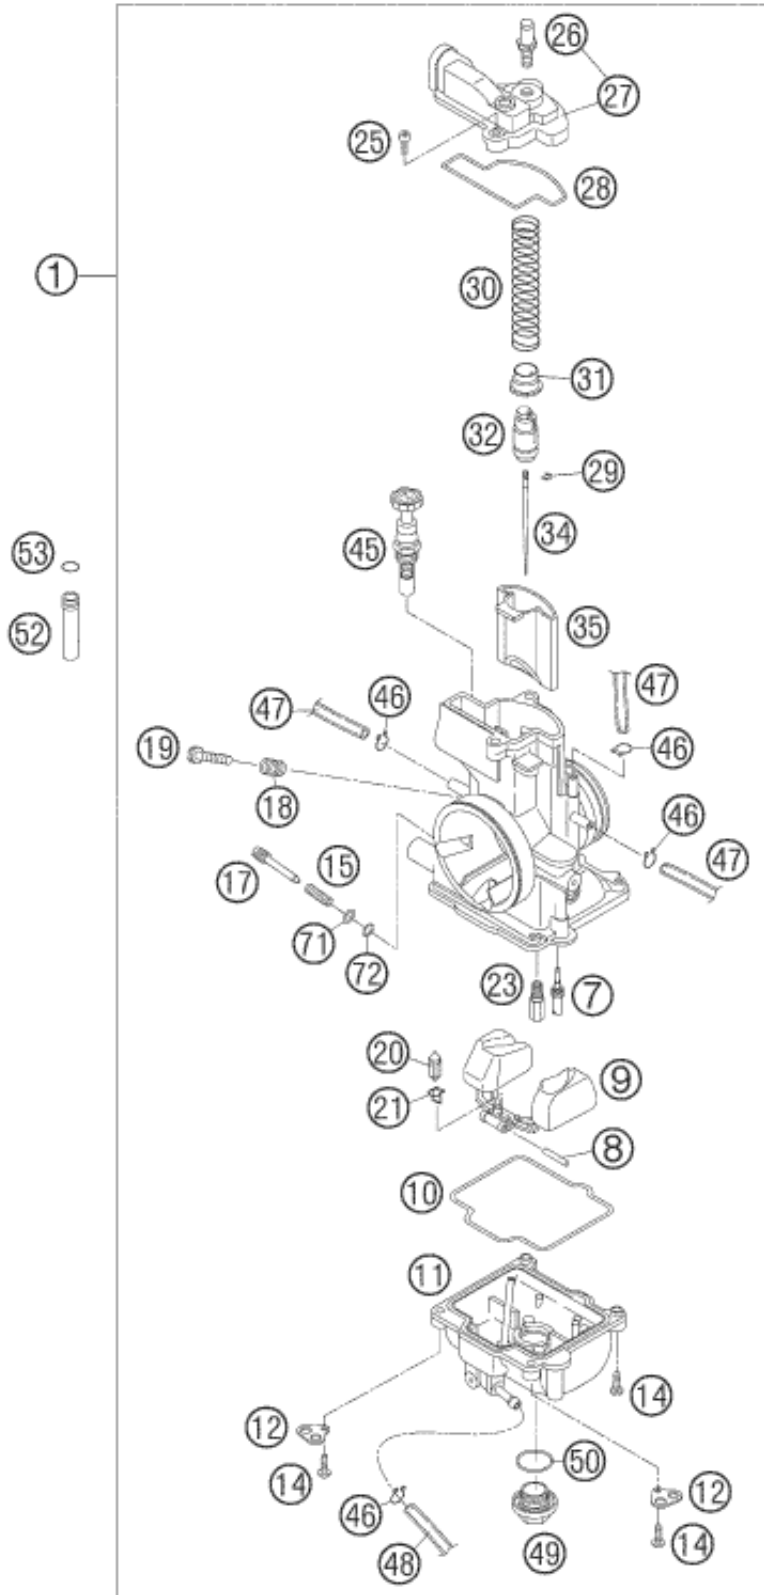

ACHTUNG !!!
Vor dem Einbau des Vergasers, Bedüsung kontrollieren.
CAUTION !!!
Before mounting the carburetor, check the jetting.

Pos	Part Number	Description	Additional Text	Quantity