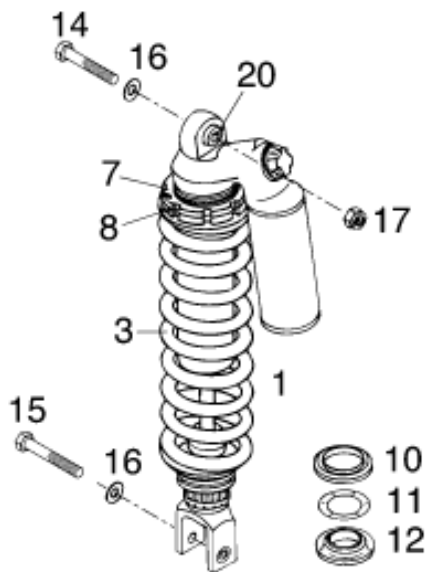

FEDER / SPRING / RESSORT

Weich / soft / douce

54-260

57-260

60-260

63-260

66-260

Hart / hard / dure

70-260

Pos	Part Number	Description	Additional Text	Quantity
1	0118U707			1.00
3	58304011054	SPRING WP 54-260		0.00
3	58304011057	SPRING WP 57-260		0.00
3	58304011060	* SPRING WP 60-260		0.00
3	58304011063	SPRING WP 63-260		0.00
3	58304011066	SPRING WP 66-260	400/640 LC4-E	1.00
3	58304011070	SPRING WP 70-260		0.00
7	54204109000	* COUNTER NUT		1.00
8	54204009000	ADJUSTING NUT		1.00
10	58304017000	RING FOR SHOCK ABSORBER		1.00
11	58304090000	O-RING 32 X 8		1.00
12	58304018000	% O-RING CARRIER 14MM HIGH		1.00
14	56503086000	SPECIAL SCREW M10X47 WS=17		1.00
15	56503093000	SPECIAL SCREW M10X55 WS=17		1.00
16	0125100003	washer DIN 125 A 10.5	ONLY FOR 640 DUKE	2.00
17	54310086100	SELF LOCKING NUT M10 CU WS=14		1.00
20	54204020100	BUSHING CPL. D=24MM B=24MM		1.00