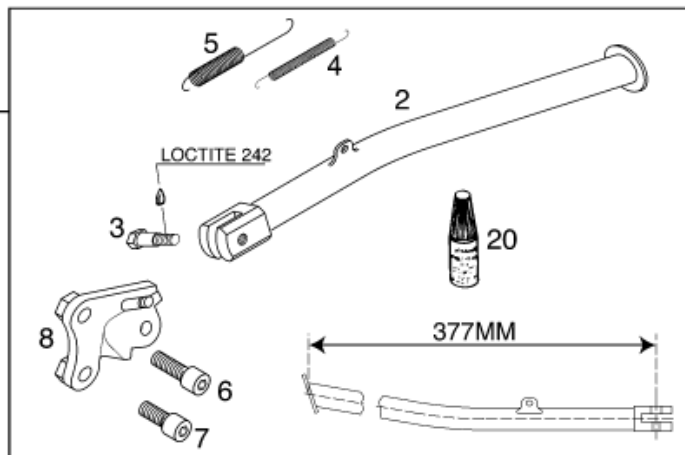

400/640 LC4-E

640 LC4-E
 SUPER MOTO

400/640 LC4-E D,
 640 LC4-E AUS

| Pos | Part Number | Description | Additional Text | Quantity |
|-----|---------------|------------------------------|-------------------------------|----------|
| 10 | 5750302200090 | CENTER STAND 378MM SILVER 20 | 400/640 LC4-E USA,640 LC4-E D | 1.00 |
| 11 | 58303070000 | STOP RUBBER M8 | | 1.00 |
| 12 | 0934080003 | Hexagon nut DIN934 M8 | | 1.00 |
| 13 | 54310086200 | Self locking nut M8 10.9 | | 2.00 |
| 15 | 58303027000 | SPRINGBOW '93 | | 1.00 |
| 16 | 10003021000 | STAND SPRING SHORT | | 2.00 |
| 20 | 6899785 | LOCTITE 243 BLUE 5 ML | | 1.00 |