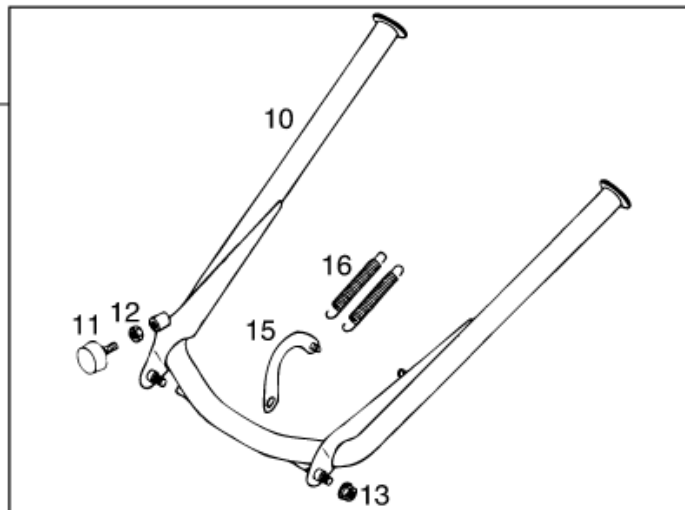

400/640 LC4-E

640 LC4-E
 SUPER MOTO

400/640 LC4-E D,
 640 LC4-E AUS

| Pos | Part Number | Description | Additional Text | Quantity |
|-----|---------------|------------------------------|-------------------------------|----------|
| 10 | 5750302200090 | CENTER STAND 378MM SILVER 20 | 400/640 LC4-E USA,640 LC4-E D | 1.00 |
| 11 | 58303070000 | STOP RUBBER M8 | | 1.00 |
| 12 | 0934080003 | Hexagon nut DIN934 M8 | | 1.00 |
| 13 | 54310086200 | Self locking nut M8 10.9 | | 2.00 |
| 15 | 58303027000 | SPRINGBOW '93 | | 1.00 |
| 16 | 10003021000 | STAND SPRING SHORT | | 2.00 |
| 20 | 6899785 | LOCTITE 243 BLUE 5 ML | | 1.00 |