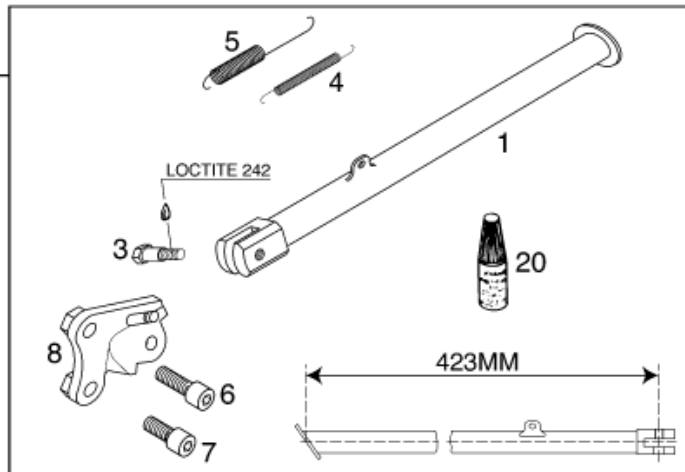

400/640 LC4-E

640 LC4-E
 SUPER MOTO

400/640 LC4-E D,
 640 LC4-E AUS

| Pos | Part Number | Description | Additional Text | Quantity |
|-----|---------------|------------------------------|-------------------------------|----------|
| 10 | 5750302200090 | CENTER STAND 378MM SILVER 20 | 400/640 LC4-E USA,640 LC4-E D | 1.00 |
| 11 | 58303070000 | STOP RUBBER M8 | | 1.00 |
| 12 | 0934080003 | Hexagon nut DIN934 M8 | | 1.00 |
| 13 | 54310086200 | Self locking nut M8 10.9 | | 2.00 |
| 15 | 58303027000 | SPRINGBOW '93 | | 1.00 |
| 16 | 10003021000 | STAND SPRING SHORT | | 2.00 |
| 20 | 6899785 | LOCTITE 243 BLUE 5 ML | | 1.00 |