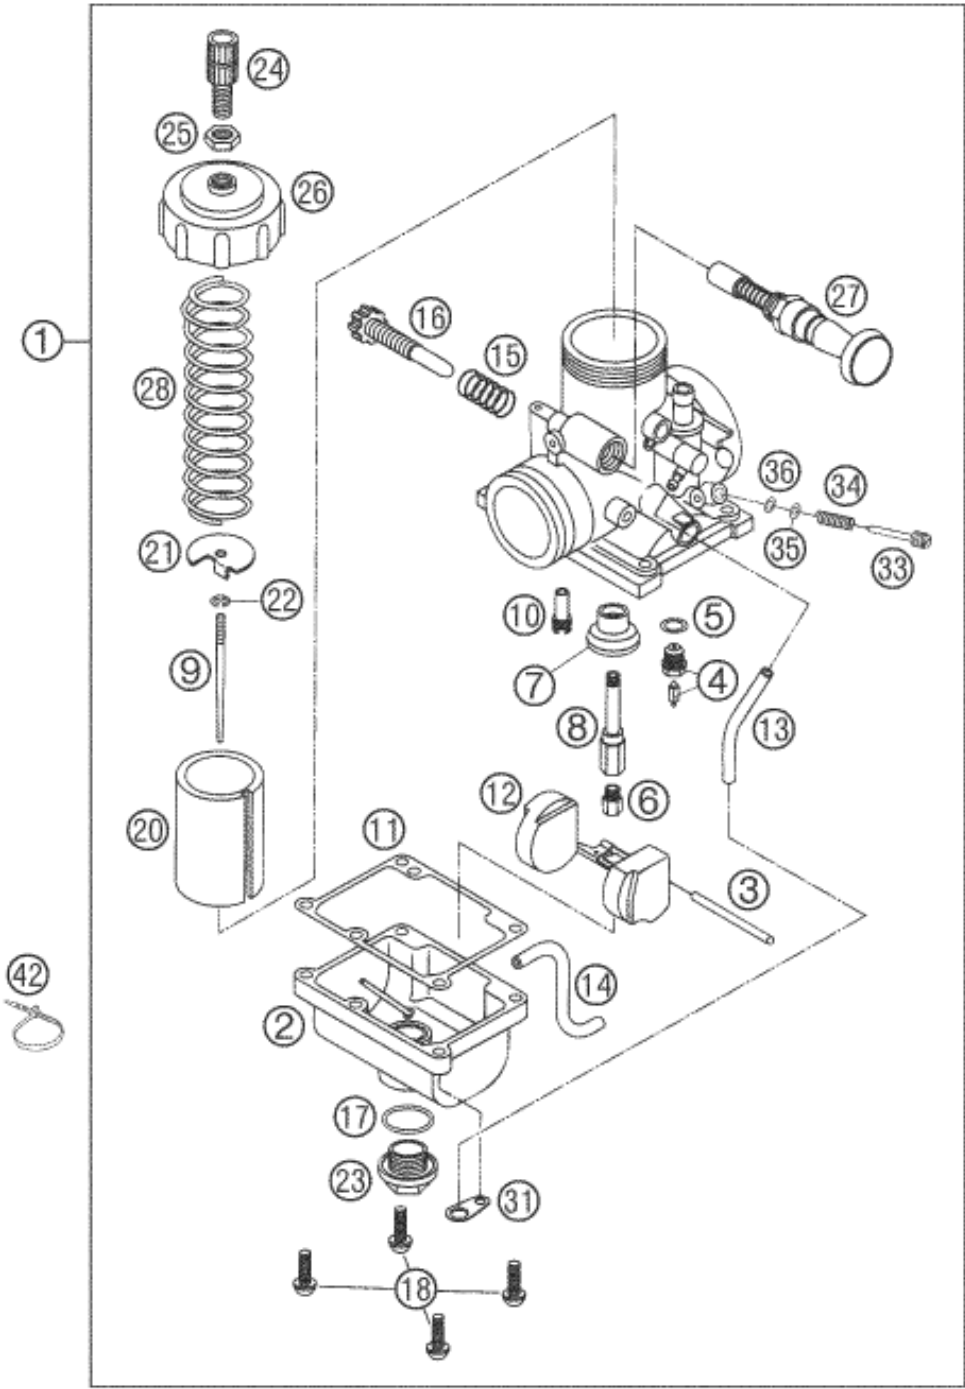

**ACHTUNG !!!**  
 Vor dem Einbau des Vergasers, Bedüsung kontrollieren.  
**CAUTION !!!**  
 Before mounting the carburetor, check the jetting.

Pos	Part Number	Description	Additional Text	Quantity
1	46131001000	CARBURETOR MIKUNI VM24-505 04		1.00
2	46031011000	FLOAT BODY 5-1 VM24		1.00
3	45031008000	PIN 2,5X27		1.00
4	46131020000	NEEDLE VALVE CPL. VM24		1.00
5	46031018000	GASKET NEEDLE VALVE 9,1X12X0,5		1.00

6	45031023185	MAIN JET 185		0.00
6	45031023190	MAIN JET 190		0.00
6	45031023195	MAIN JET 195		0.00
6	45031023200	MAIN JET 200		1.00
6	45031023205	MAIN JET 205		0.00
7	46031074000	BUFFLE		1.00
8	46131021000	NEEDLE JET 864 0-0		1.00
9	45031034200	JET NEEDLE MIKUNI 5I14		1.00
10	45031007025	IDLING JET 25 MIKUNI		1.00
11	45031010100	GASKET FLOAT BOWL		1.00
12	46031009000	FLOAT VM24		1.00
13	52031137001	PVC-HOSE 3X5MM		0.28
14	52031137001	PVC-HOSE 3X5MM		0.17
15	45031015100	SPRING MIKUNI		1.00
16	46031019000	THROTTLE VALVE SCREW M6X30		1.00
17	46031043000	O-RING 17,5X1,4		1.00
18	45031014016	LINTIL HEAD SCREW M4X16 (SET)		1.00
20	46131035000	THROTTLE VALVE 1.5		1.00
21	46031032000	HOLDING WASHER		1.00
22	45031045000	SPRING		1.00
23	46031014000	PLUG SCREW M16 WS=17		1.00
24	57031525000	ADJUSTMENT SCREW M6X0,75		1.00
25	45031026000	HH-NUT M6X0,75		1.00
26	46031027000	CARBURETOR COVER VM24		1.00
27	46031048044	COLD STARTER KNOB CPL. VM24		1.00
28	46031030000	THROTTLE VALVE SPRING VM24		1.00
31	46031081000	BRACKET FOR BREATHER HOSE		1.00
33	46131017000	ADJUSTING SCREW MIKUNI		1.00
34	45031015000	SPRING		1.00
35	46131032000	WASHER ADJUSTING SCREW		1.00
36	46131033000	O-RING ADJUSTING SCREW		1.00
42	44011076100	CABLE TIE 100/2,5MM BLACK		0.00