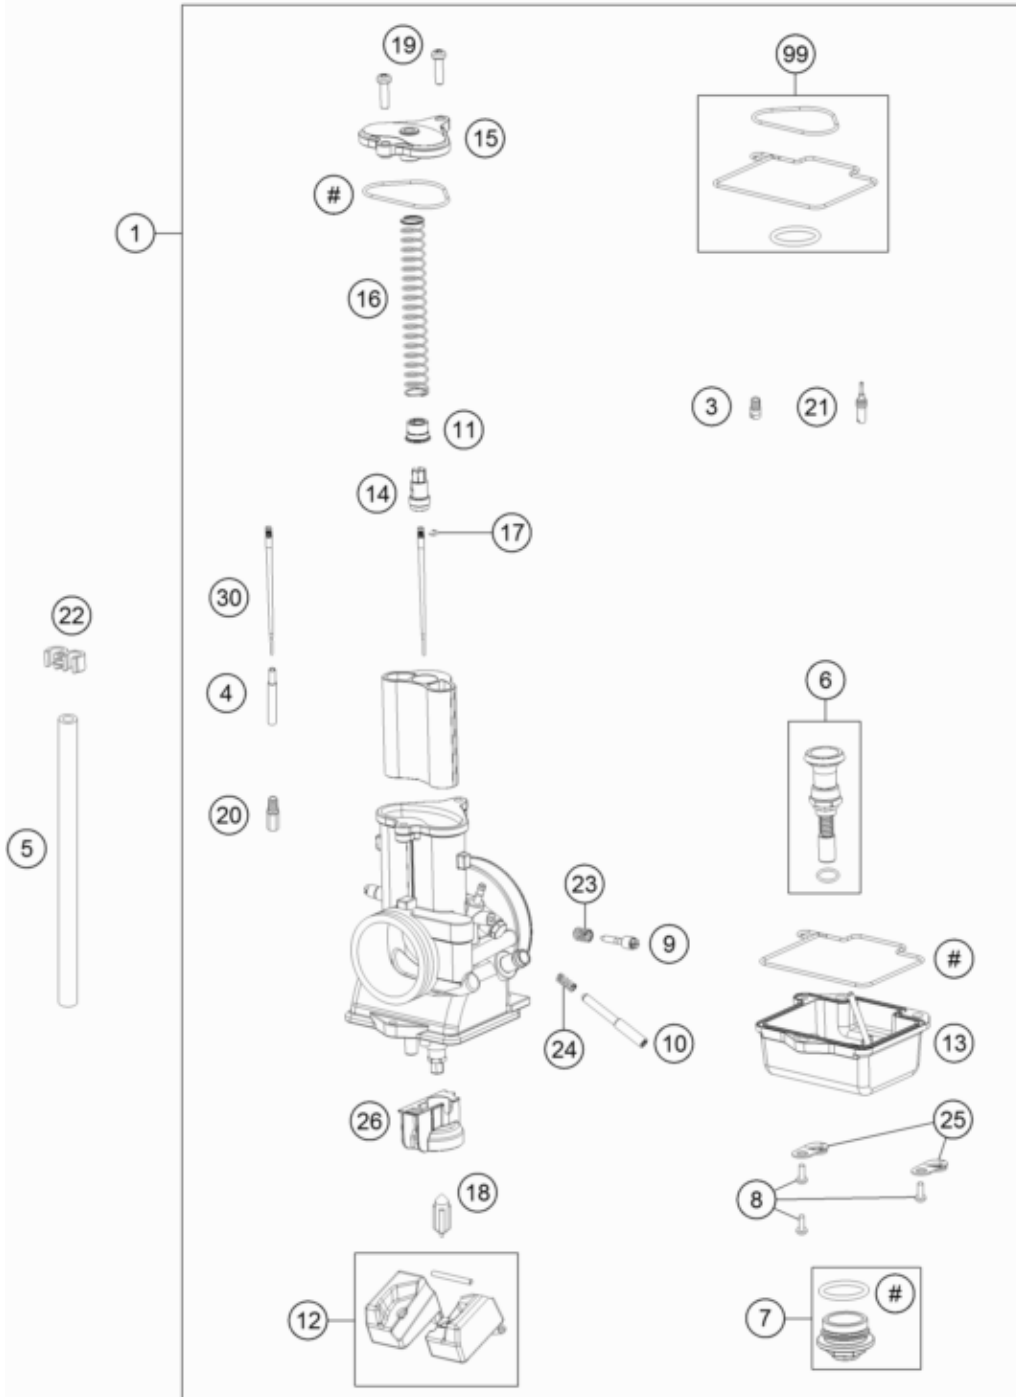

**ACHTUNG !!!**  
 Vor dem Einbau des Vergasers,  
 Bedüsung kontrollieren.

**CAUTION !!!**  
 Before mounting the carburetor,  
 check the jetting.

Pos	Part Number	Description	Additional Text	Quantity
1	55431001244	CARBURETOR TMX38		1.00
3	55431051050	STARTING JET "50"		0.00
3	55431051080	STARTING JET "80"		0.00
4	55431021100	NEEDLE JET "S-1"		0.00
4	55431021400	Needle jet S-4		0.00
4	55431021700	Needle jet S-7		0.00
4	55431021000	NEEDLE JET "R-8"		0.00
5	31007007101	PVC-HOSE 4X6MM		0.00