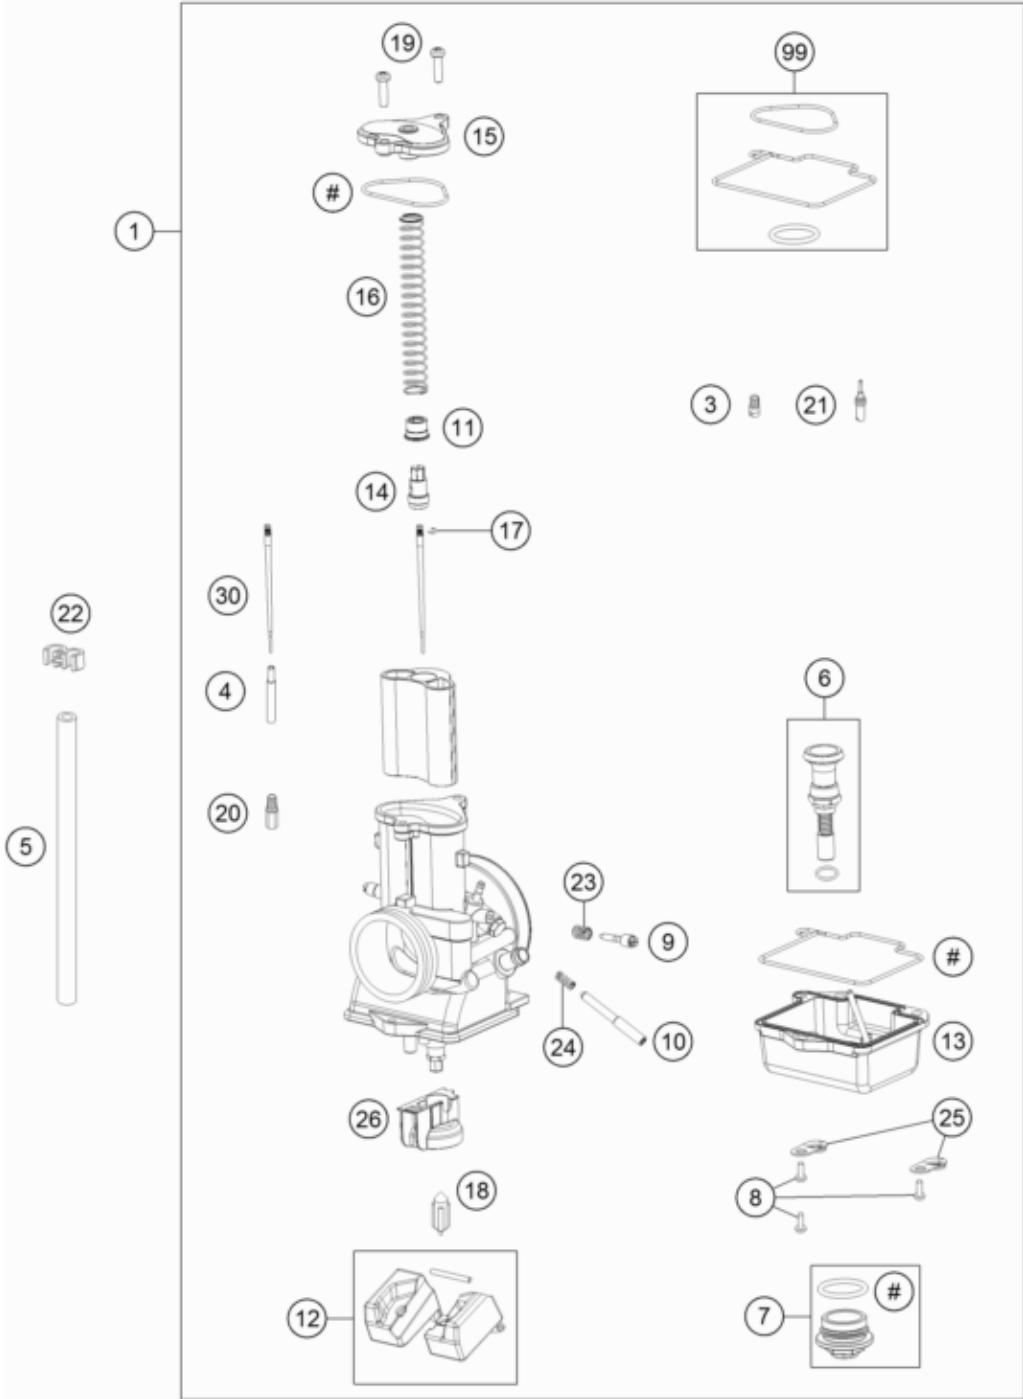

ACHTUNG !!!
 Vor dem Einbau des Vergasers,
 Bedüsung kontrollieren.

CAUTION !!!
 Before mounting the carburetor,
 check the jetting.

Pos	Part Number	Description	Additional Text	Quantity
1	55431001244	CARBURETOR TMX38		1.00
3	55431051050	STARTING JET "50"		0.00
3	55431051080	STARTING JET "80"		0.00
4	55431021100	NEEDLE JET "S-1"		0.00
4	55431021400	Needle jet S-4		0.00
4	55431021700	Needle jet S-7		0.00
4	55431021000	NEEDLE JET "R-8"		0.00
5	31007007101	PVC-HOSE 4X6MM		0.00