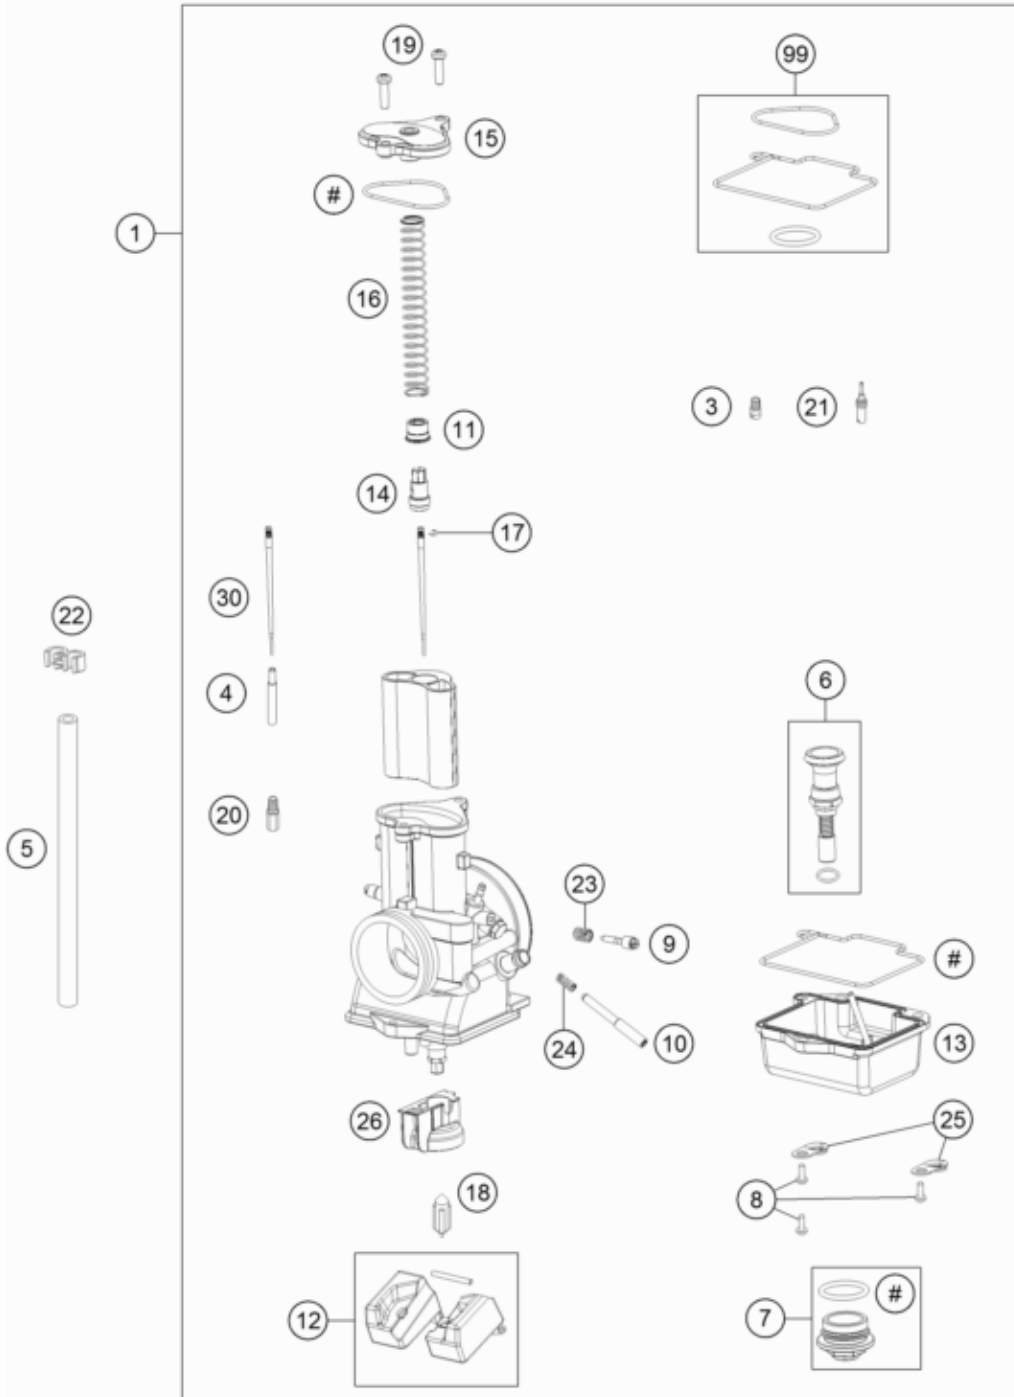

ACHTUNG !!!
 Vor dem Einbau des Vergasers,
 Bedüsung kontrollieren.

CAUTION !!!
 Before mounting the carburetor,
 check the jetting.

Pos	Part Number	Description	Additional Text	Quantity
1	55431001244	CARBURETOR TMX38		1.00
3	55431051050	STARTING JET "50"		0.00
3	55431051080	STARTING JET "80"		0.00
4	55431021100	NEEDLE JET "S-1"		0.00
4	55431021400	Needle jet S-4		0.00
4	55431021700	Needle jet S-7		0.00
4	55431021000	NEEDLE JET "R-8"		0.00
5	31007007101	PVC-HOSE 4X6MM		0.00