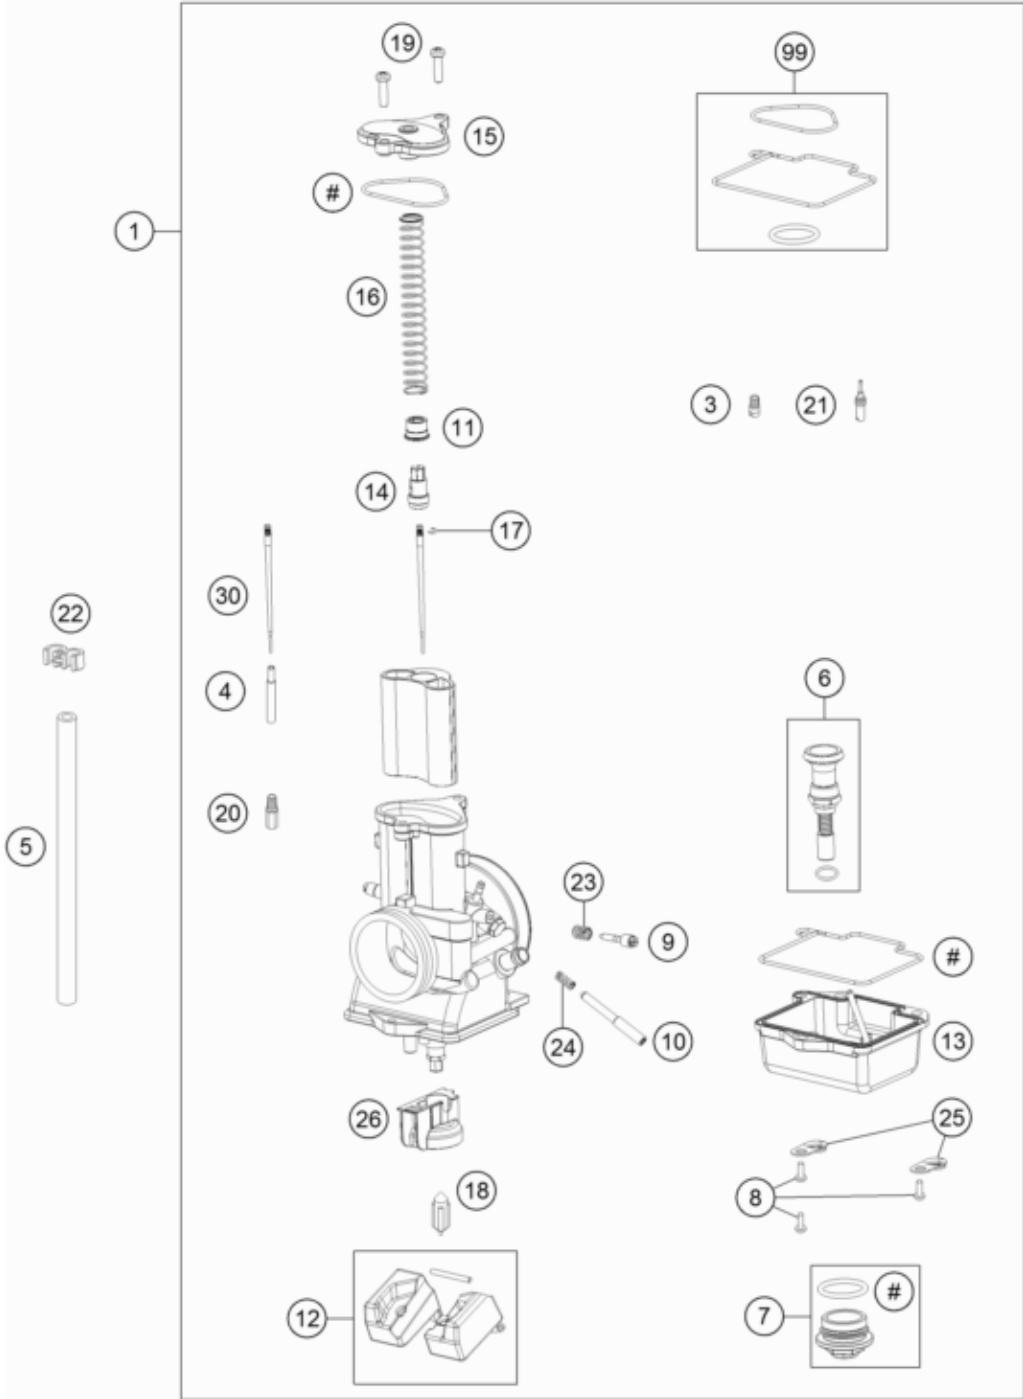

**ACHTUNG !!!**  
 Vor dem Einbau des Vergasers,  
 Bedüsung kontrollieren.

**CAUTION !!!**  
 Before mounting the carburetor,  
 check the jetting.

Pos	Part Number	Description	Additional Text	Quantity
1	55431001244	CARBURETOR TMX38		1.00
3	55431051050	STARTING JET "50"		0.00
3	55431051080	STARTING JET "80"		0.00
4	55431021100	NEEDLE JET "S-1"		0.00
4	55431021400	Needle jet S-4		0.00
4	55431021700	Needle jet S-7		0.00
4	55431021000	NEEDLE JET "R-8"		0.00
5	31007007101	PVC-HOSE 4X6MM		0.00