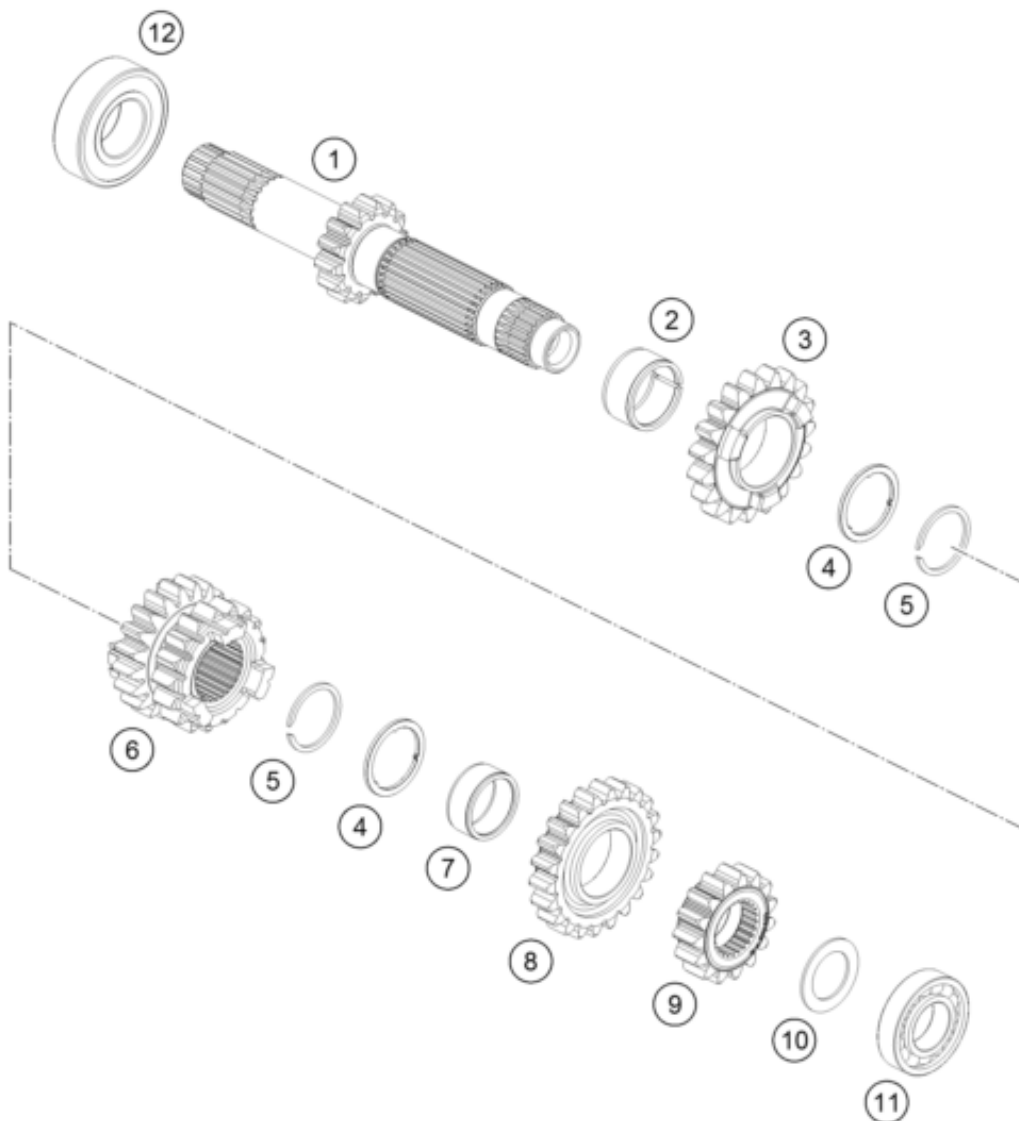

**ACHTUNG !!!**  
 Bei Bestellung von Getrieberädern, Markierung beachten.

**CAUTION !!!**  
 When ordering transmission gears, check marking.

Pos	Part Number	Description	Additional Text	Quantity
1*	50433001100	Drive shaft cpl. 14t		1.00
2	0405212513	NEEDLE BEARING K21X25X13 SPLIT		1.00
3*	50433005300	Idler gear 5th gear 19t		1.00
4	50433043000	STOP DISK		2.00
5	50133090000	LOCK RING 22X1,2		2.00
6*	50433003200	Sliding gear 3rd/4th gear		1.00
7	0405202410	NEEDLE BEARING K20X24X10		1.00

8*	50433006100	Idler gear 6th gear 22t		1.00
9*	50433002100	Solid gear 2nd gear 15t		1.00
10	50333041000	STOP DISC 17,2X26X1 B		1.00
11	0625160031	GROOVED BALL B. 16003 C4 J1		1.00
12	0625060041	BALL BEARING 6004 TNH C3		1.00

\* = New part