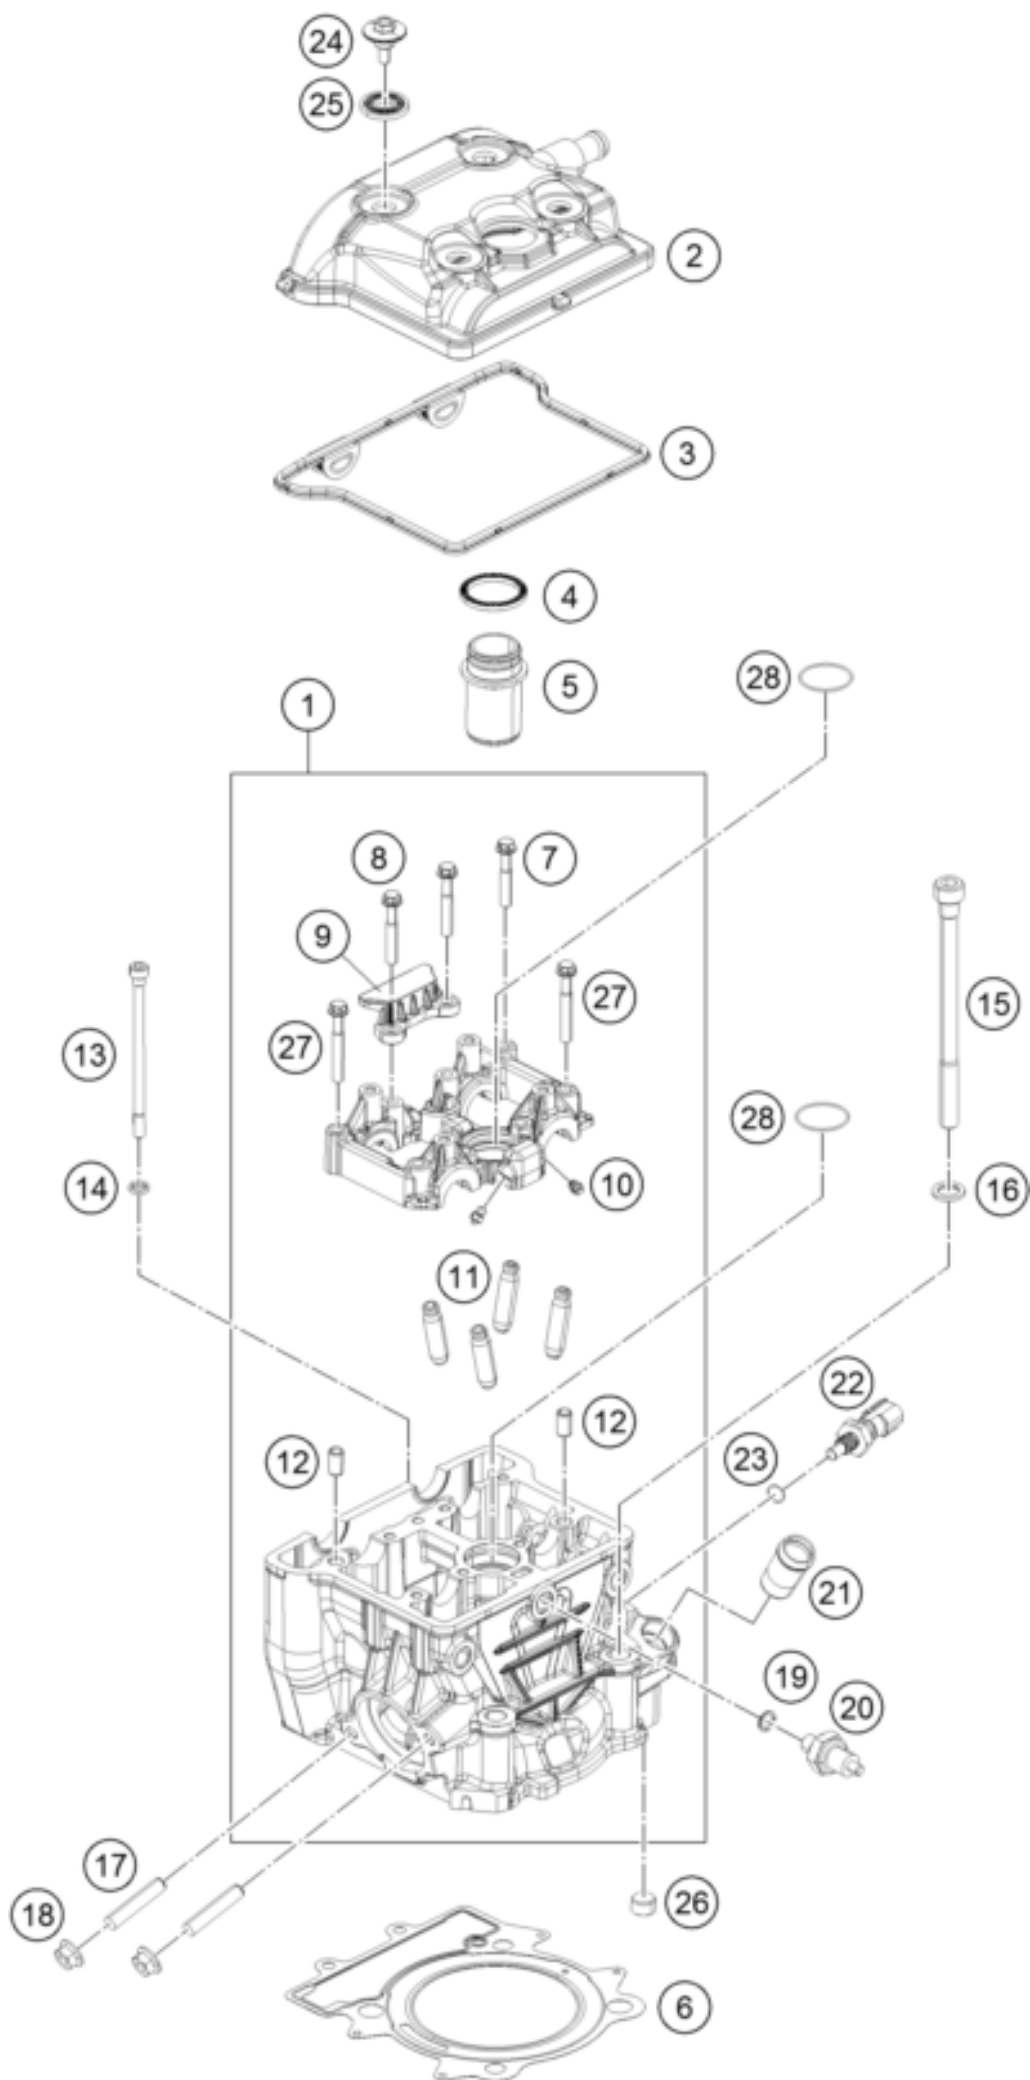

250 Duke, white w/o ABS CKD 17 <2017><AR><F4242Q2>  
CYLINDER HEAD  
18953

---

Pos	Part Number	Description	Additional Text	Quantity
1	91236020033	CYLINDER HEAD CPL.		1.00
2	93336052000	Valve mechanism cover complete		1.00
3	93836053000	Gasket rubber		1.00
4	90236054000	GASKET SPARK PLUG SHAFT		1.00
5	90236074000	SPARK PLUG SHAFT		1.00
6	91230036000	GASKET CYLINDER HEAD		1.00
7	J025060356	HH-COLLAR SCREW M6X35 WS8		4.00
8	J025060453	HH COLLAR SCREW M6X45		2.00
9	90236018000	CHAIN GUIDE TOP		1.00
10	90130064000	OIL JET		4.00
11	90236025000	VALVE GUIDE		4.00
12	90130024000	PIN DOWEL 8X6,4X14MM		2.00
13	J912061023	SOCKET HEAD SCREW M6X102		2.00
14	J125070003	WASHER 7X11X2		2.00
15	J912101449	SOCKET HEAD SCREW M10X144		4.00
16	J125110003	WASHER 11,2X18X2		4.00
17	90136020001	STUD M8		2.00
18	90136038000	FLANGED NUT M8 H7,5 WS12		2.00
19	90138091001	O-RING		1.00
20	90138091000	OIL PRESSURE SENSOR		1.00
21	90235019000	PIPE COOLANT		1.00
22	90135047000	TEMPERATURE SENSOR		1.00
23	90135047001	O-RING		1.00
24	90136052020	VALVE COVER SCREW		4.00
25	90136052010	DECOUPLING ELEMENT		4.00
26	90236024000	PLUG		1.00
27	J025060401	HH COLLAR SCREW M6X40		2.00
28	J770029819	O-RING 29,8X1,9		2.00