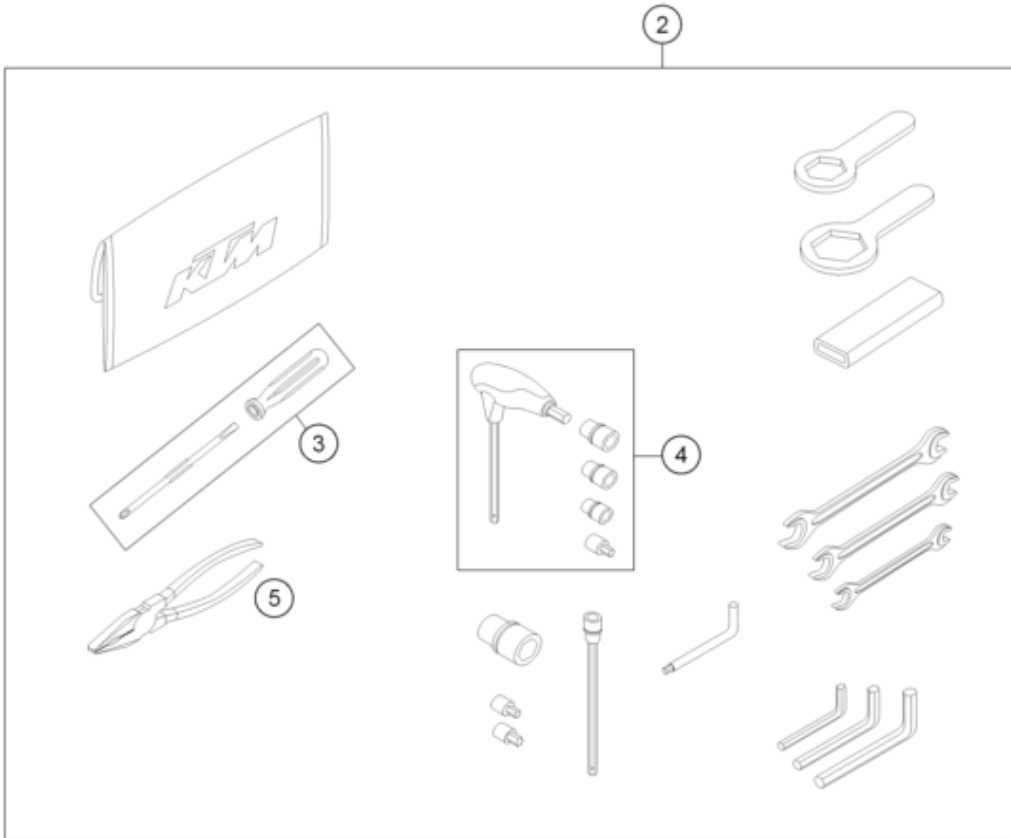

0  
OHNE ABBILDUNG  
WITHOUT ILLUSTRATION

1  
TECHNISCHE DOKUMENTATION  
TECHNICAL DOCUMENTATION  
DOCUMENTACION TECNICA  
DOCUMENTATION TECHNIQUE  
NOTE TECNICHE

Pos	Part Number	Description	Additional Text	Quantity
0	60708008000	Windshield EU		1.00
0	00063099111	BAG FOR INSTR. MANUAL 245X170		1.00
0	69008021160	special screw M5x12		8.00
0	60408001000	HEADLIGHT MASK		1.00
0	58412080200	reflector, red		1.00
0	0024060156	HH collar screw M6x15 TX30	ONLY USA	2.00
0	58412080050	BRACKET FOR REFLECTOR		1.00
0	40006006000	WASHER 6MM		2.00
0	0966050163	OVAL HEAD SCREW DIN0966-M 5X16		2.00
0	0125050003	WASHER DIN0125-A 5,3		2.00
0	0985050003	Self locking nut DIN 985 M5		2.00
0	312305	DOCUMENTS BAG 2006		1.00
0	3210040	CUSTOMER WELCOME LETTER		1.00
0	312313	KTM BALLPOINT PEN ORANGE		1.00
0	00063004202	PRINT LABEL 60X51 MM		1.00
0	60012081200	license plate mouning plate	FOR AUS ONLY	1.00
0	60407020000	TANK MOUNTING RING		2.00
0	0021060003	Washer DIN9021-A 6.4	ONLY USA	2.00
0	0985060003	Self lock. nut DIN985-M6-A2		4.00

0	0125060003	WASHER DIN0125-A 6,4		2.00
0	60708008071	Special screw M5x14		4.00
0	45239060050	COLLAR BUSHING 6,3X8X13X9,5		2.00
0	60312040100	MIRROR		2.00
0	6030319000030	SKID PLATE ADV		1.00
0	60003096000	VIBRATION DAMPER 03		2.00
0	0025060406	HH collar screw M6x40 TX30		2.00
0	00063004012	HEADLIGHT MASK BOX		1.00
0	00063004141	HEADLIGHTMASK & WINDSHIELD BOX		1.00
0	3212683ENE	PW STREET FOLDER 2016		1.00
0	3212678DE/ENE	PP STREET FOLDER 2016		1.00
0	00063004105	950 ADV. CARTON F WIND PROT.		1.00
0	0024060206	HH collar screw M6x20 TX30		2.00
0	60714089000	Decal radio certification inst		1.00
0	60708008070	rubber bush windshield fixatio		4.00
1	3213540EN	Owner's Manual 1290 Super Adve		1.00
2	60329099000	TOOL KIT		1.00
3	53012024100	SCREW DRIVER L=105MM		1.00
4	60029070300	T-WRENCH WS=6/8/10/TX45/SK4X1		1.00
5	53012028200	GRIP ORANGE B&F		1.00