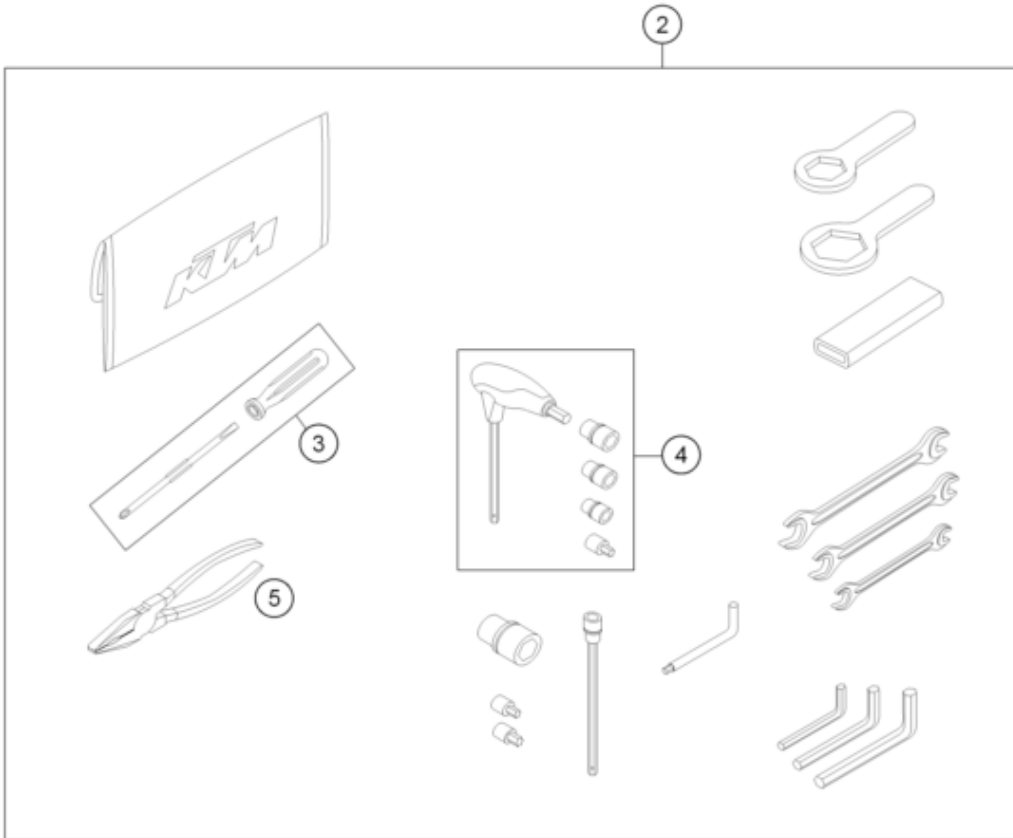

0
OHNE ABBILDUNG
WITHOUT ILLUSTRATION

1
TECHNISCHE DOKUMENTATION
TECHNICAL DOCUMENTATION
DOCUMENTACION TECNICA
DOCUMENTATION TECHNIQUE
NOTE TECNICHE

Pos	Part Number	Description	Additional Text	Quantity
0	60708008000	Windshield EU		1.00
0	00063099111	BAG FOR INSTR. MANUAL 245X170		1.00
0	69008021160	special screw M5x12		8.00
0	60408001000	HEADLIGHT MASK		1.00
0	58412080200	reflector, red		1.00
0	0024060156	HH collar screw M6x15 TX30	ONLY USA	2.00
0	58412080050	BRACKET FOR REFLECTOR		1.00
0	40006006000	WASHER 6MM		2.00
0	0966050163	OVAL HEAD SCREW DIN0966-M 5X16		2.00
0	0125050003	WASHER DIN0125-A 5,3		2.00
0	0985050003	Self locking nut DIN 985 M5		2.00
0	312305	DOCUMENTS BAG 2006		1.00
0	3210040	CUSTOMER WELCOME LETTER		1.00
0	312313	KTM BALLPOINT PEN ORANGE		1.00
0	00063004202	PRINT LABEL 60X51 MM		1.00
0	60012081200	license plate mouning plate	FOR AUS ONLY	1.00
0	60407020000	TANK MOUNTING RING		2.00
0	0021060003	Washer DIN9021-A 6.4	ONLY USA	2.00
0	0985060003	Self lock. nut DIN985-M6-A2		4.00

0	0125060003	WASHER DIN0125-A 6,4	2.00
0	60708008071	Special screw M5x14	4.00
0	45239060050	COLLAR BUSHING 6,3X8X13X9,5	2.00
0	60312040100	MIRROR	2.00
0	6030319000030	SKID PLATE ADV	1.00
0	60003096000	VIBRATION DAMPER 03	2.00
0	0025060406	HH collar screw M6x40 TX30	2.00
0	00063004012	HEADLIGHT MASK BOX	1.00
0	00063004141	HEADLIGHTMASK & WINDSHIELD BOX	1.00
0	3212683ENE	PW STREET FOLDER 2016	1.00
0	3212678DE/ENE	PP STREET FOLDER 2016	1.00
0	00063004105	950 ADV. CARTON F WIND PROT.	1.00
0	0024060206	HH collar screw M6x20 TX30	2.00
0	60714089000	Decal radio certification inst	1.00
0	60708008070	rubber bush windshield fixatio	4.00
1	3213540EN	Owner's Manual 1290 Super Adve	1.00
2	60329099000	TOOL KIT	1.00
3	53012024100	SCREW DRIVER L=105MM	1.00
4	60029070300	T-WRENCH WS=6/8/10/TX45/SK4X1	1.00
5	53012028200	GRIP ORANGE B&F	1.00