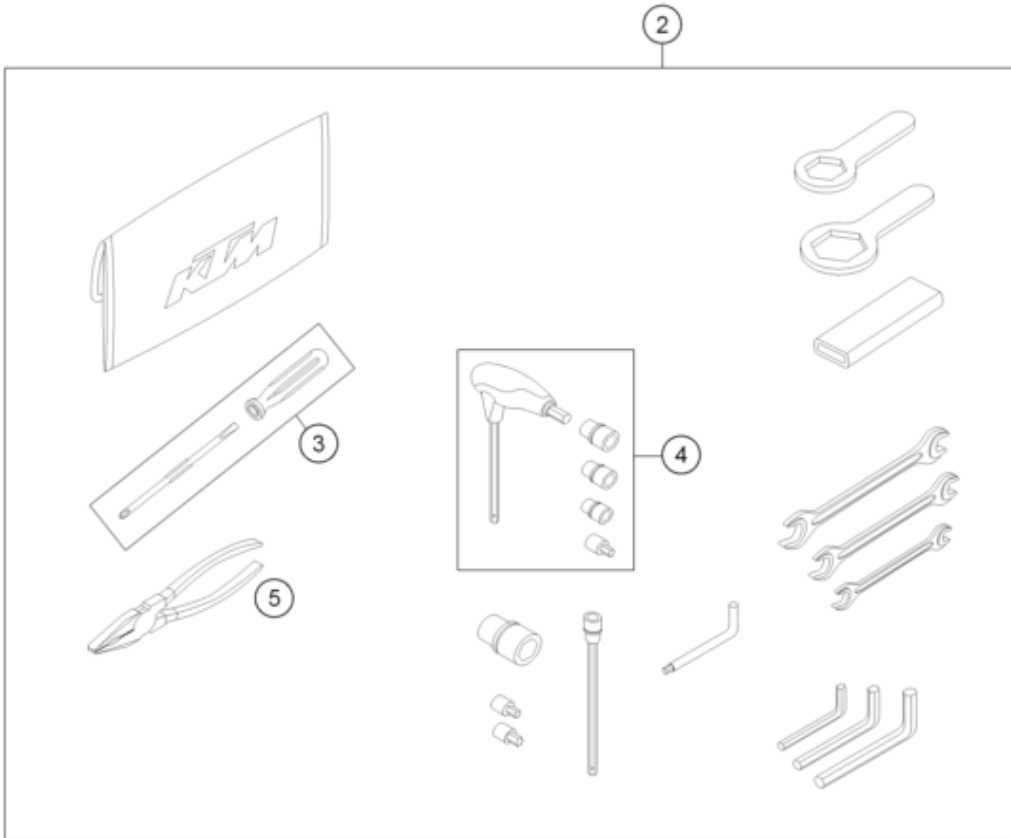

0
OHNE ABBILDUNG
WITHOUT ILLUSTRATION

1
TECHNISCHE DOKUMENTATION
TECHNICAL DOCUMENTATION
DOCUMENTACION TECNICA
DOCUMENTATION TECHNIQUE
NOTE TECNICHE

Pos	Part Number	Description	Additional Text	Quantity
0	60708008000	Windshield EU		1.00
0	00063099111	BAG FOR INSTR. MANUAL 245X170		1.00
0	69008021160	special screw M5x12		8.00
0	60408001000	HEADLIGHT MASK		1.00
0	58412080200	reflector, red		1.00
0	0024060156	HH collar screw M6x15 TX30	ONLY USA	2.00
0	58412080050	BRACKET FOR REFLECTOR		1.00
0	40006006000	WASHER 6MM		2.00
0	0966050163	OVAL HEAD SCREW DIN0966-M 5X16		2.00
0	0125050003	WASHER DIN0125-A 5,3		2.00
0	0985050003	Self locking nut DIN 985 M5		2.00
0	312305	DOCUMENTS BAG 2006		1.00
0	3210040	CUSTOMER WELCOME LETTER		1.00
0	312313	KTM BALLPOINT PEN ORANGE		1.00
0	00063004202	PRINT LABEL 60X51 MM		1.00
0	60012081200	license plate mouning plate	FOR AUS ONLY	1.00
0	60407020000	TANK MOUNTING RING		2.00
0	0021060003	Washer DIN9021-A 6.4	ONLY USA	2.00
0	0985060003	Self lock. nut DIN985-M6-A2		4.00

0	0125060003	WASHER DIN0125-A 6,4	2.00
0	60708008071	Special screw M5x14	4.00
0	45239060050	COLLAR BUSHING 6,3X8X13X9,5	2.00
0	60312040100	MIRROR	2.00
0	6030319000030	SKID PLATE ADV	1.00
0	60003096000	VIBRATION DAMPER 03	2.00
0	0025060406	HH collar screw M6x40 TX30	2.00
0	00063004012	HEADLIGHT MASK BOX	1.00
0	00063004141	HEADLIGHTMASK & WINDSHIELD BOX	1.00
0	3212683ENE	PW STREET FOLDER 2016	1.00
0	3212678DE/ENE	PP STREET FOLDER 2016	1.00
0	00063004105	950 ADV. CARTON F WIND PROT.	1.00
0	0024060206	HH collar screw M6x20 TX30	2.00
0	60714089000	Decal radio certification inst	1.00
0	60708008070	rubber bush windshield fixatio	4.00
1	3213540EN	Owner's Manual 1290 Super Adve	1.00
2	60329099000	TOOL KIT	1.00
3	53012024100	SCREW DRIVER L=105MM	1.00
4	60029070300	T-WRENCH WS=6/8/10/TX45/SK4X1	1.00
5	53012028200	GRIP ORANGE B&F	1.00