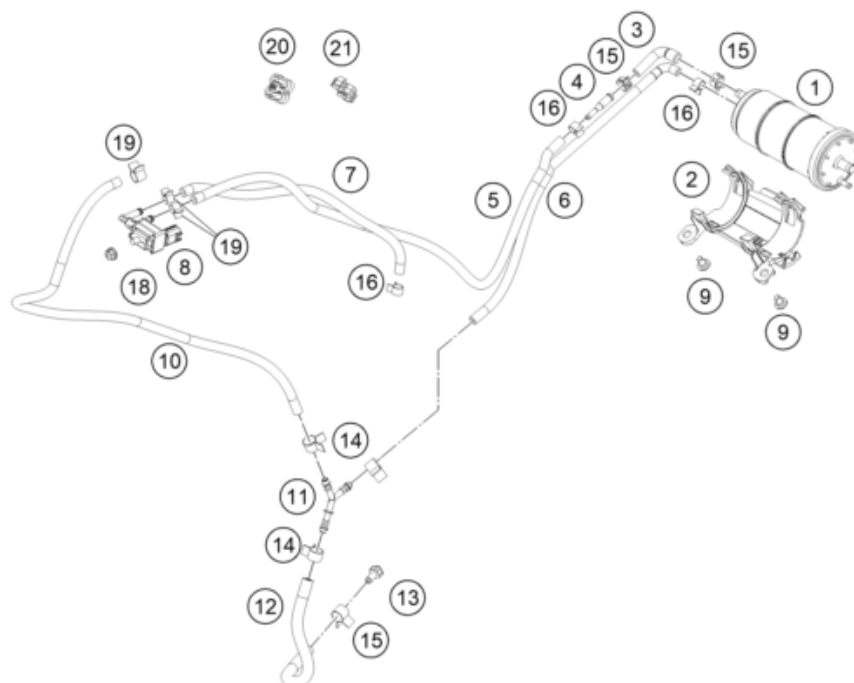

Skalierung: 25%, 75%

Pos	Part Number	Description	Additional Text	Quantity
1	95815001000	Activated charcoal filter		1.00
2	95815002000	holder plate		1.00
3	95815022105	Pre-formed hose 7x13 L=105mm		1.00
4	90207016004	CONNECTOR TUBE EVAP		1.00
5	95815000660	Hose, ACF purge valve		1.00
6	95815000218	Act. charcoal filter hose 4x10		1.00
7	95815000312	Act. charcoal filter hose 4x10		1.00
8	90607830000	Valve purge		1.00
9	93008020060	Screw M6X1X9		2.00
10	95815000790	Act. charcoal filter hose 5,5x		1.00
11	90507015000	CONNECTOR Y SHAPE		1.00
12	95815000240	PIPE DRAIN		1.00
13	90515011000	PLUG FUEL DRAIN		1.00
14	90507017000	HOSE CLAMP		3.00
15	90607017003	SPRING BAND CLAMP D13		3.00
16	J300000801000	Spring clip 9.5		2.00
18	J926060006	nut hex flanged		1.00
19	90107018011	CLAMP 10MM		3.00
20	95813046000	Hose guide		1.00
21	95815046000	Hose guide		1.00