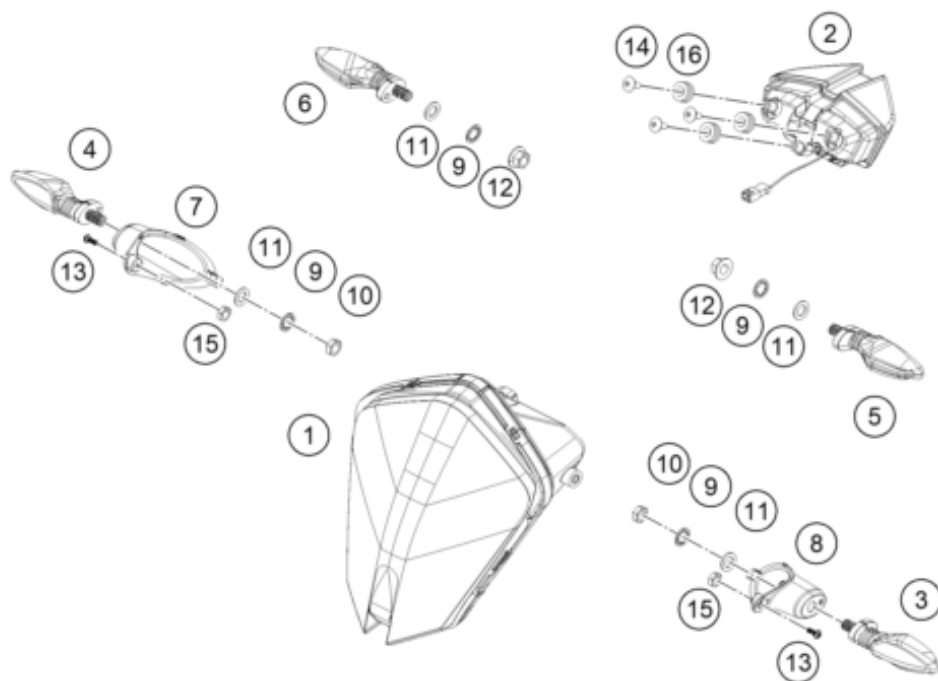

Skalierung: 25% 75%

Pos	Part Number	Description	Additional Text	Quantity
1	95814001000	LAMP HEAD		1.00
2	63514040000	Tail light		1.00
3	91214025000	FLASHER L/S		1.00
4	91214026000	FLASHER R/S		1.00
5	95814026000	INDICATOR REAR LH		1.00
6	95814025000	INDICATOR REAR RH		1.00
7	95814011090	Turn signal bracket, right, EU		1.00
8	95814010090	Turn signal bracket, left		1.00
9	J06797100183	Toothed washer, M10		4.00
10	J934100006	Nut hex thin-M10x1.25		2.00
11	J125100009	Washer M10		4.00
12	J926100003	nut-hex-flanged		2.00
13	J005050121	Oval head screw M5X12		2.00
14	J900000401200	screw tapping-dia. 4.5xl 12xbr		3.00
15	J934050003	nut hex thin-m5x0.8xht.3.2xbri		2.00
16	93014017000	Rubber bushing		4.00