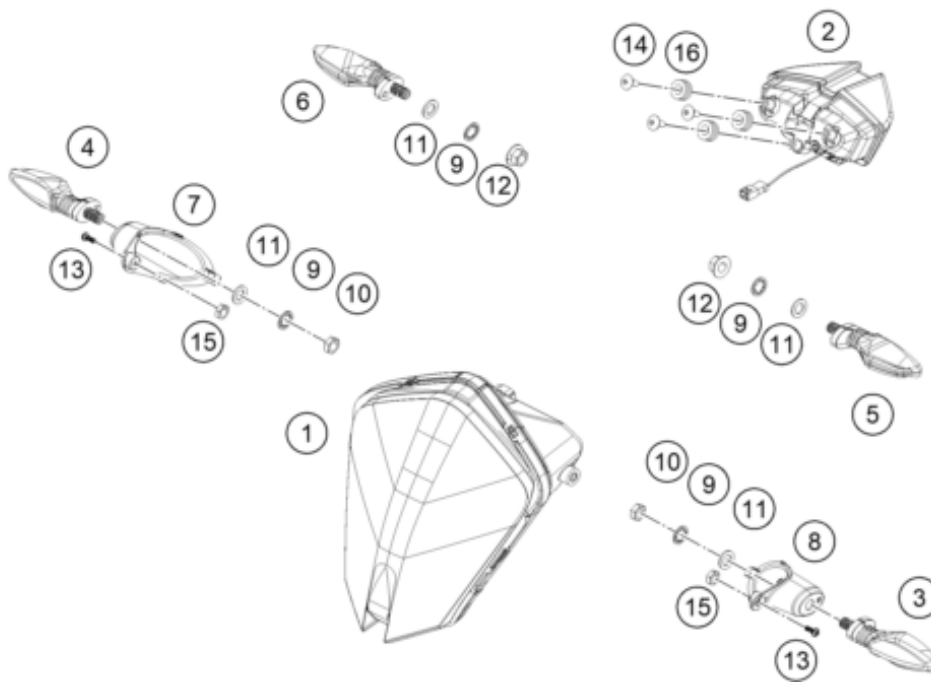

Skalierung: 25% 75%

Pos	Part Number	Description	Additional Text	Quantity
1	95814001000	LAMP HEAD		1.00
2	63514040000	Tail light		1.00
3	91214025000	FLASHER L/S		1.00
4	91214026000	FLASHER R/S		1.00
5	95814026000	INDICATOR REAR LH		1.00
6	95814025000	INDICATOR REAR RH		1.00
7	95814011090	Turn signal bracket, right, EU		1.00
8	95814010090	Turn signal bracket, left		1.00
9	J06797100183	Toothed washer, M10		4.00
10	J934100006	Nut hex thin-M10x1.25		2.00
11	J125100009	Washer M10		4.00
12	J926100003	nut-hex-flanged		2.00
13	J005050121	Oval head screw M5X12		2.00
14	J900000401200	screw tapping-dia. 4.5xl 12xbr		3.00
15	J934050003	nut hex thin-m5x0.8xht.3.2xbri		2.00
16	93014017000	Rubber bushing		4.00