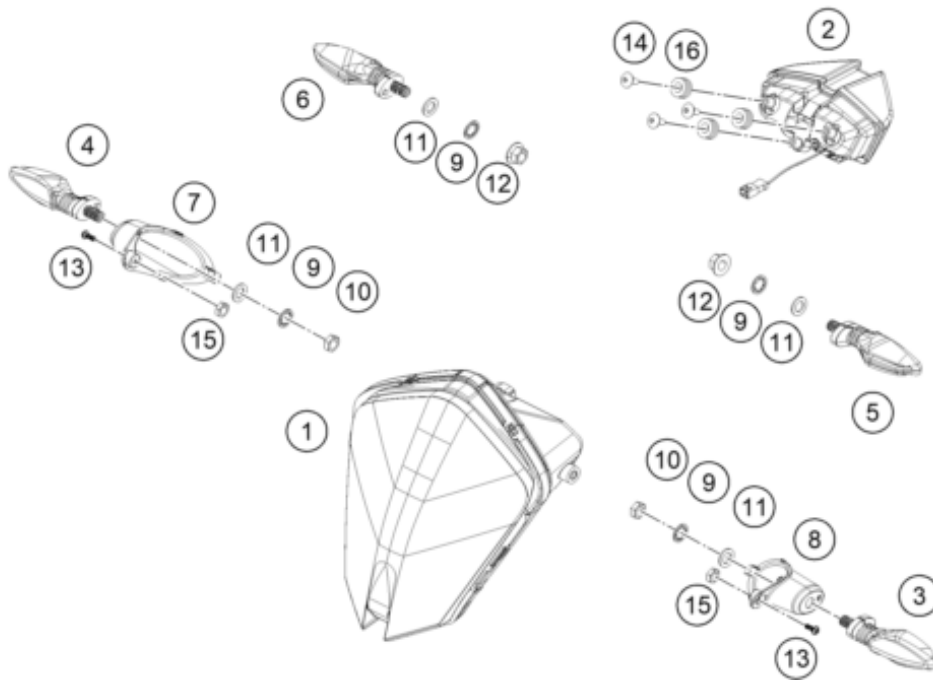

Skalierung: 25% 75%

Pos	Part Number	Description	Additional Text	Quantity
1	95814001000	LAMP HEAD		1.00
2	63514040000	Tail light		1.00
3	91214025000	FLASHER L/S		1.00
4	91214026000	FLASHER R/S		1.00
5	95814026000	INDICATOR REAR LH		1.00
6	95814025000	INDICATOR REAR RH		1.00
7	95814011090	Turn signal bracket, right, EU		1.00
8	95814010090	Turn signal bracket, left		1.00
9	J06797100183	Toothed washer, M10		4.00
10	J934100006	Nut hex thin-M10x1.25		2.00
11	J125100009	Washer M10		4.00
12	J926100003	nut-hex-flanged		2.00
13	J005050121	Oval head screw M5X12		2.00
14	J900000401200	screw tapping-dia. 4.5xl 12xbr		3.00
15	J934050003	nut hex thin-m5x0.8xht.3.2xbri		2.00
16	93014017000	Rubber bushing		4.00