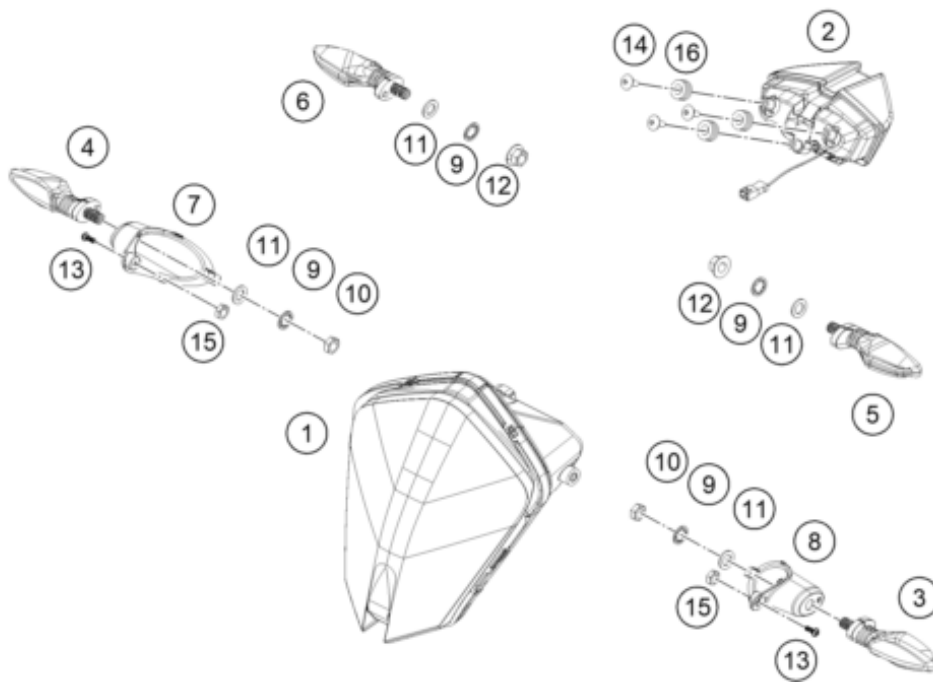

Skalierung: 25% 75%

Pos	Part Number	Description	Additional Text	Quantity
1	95814001000	LAMP HEAD		1.00
2	63514040000	Tail light		1.00
3	91214025000	FLASHER L/S		1.00
4	91214026000	FLASHER R/S		1.00
5	95814026000	INDICATOR REAR LH		1.00
6	95814025000	INDICATOR REAR RH		1.00
7	95814011090	Turn signal bracket, right, EU		1.00
8	95814010090	Turn signal bracket, left		1.00
9	J06797100183	Toothed washer, M10		4.00
10	J934100006	Nut hex thin-M10x1.25		2.00
11	J125100009	Washer M10		4.00
12	J926100003	nut-hex-flanged		2.00
13	J005050121	Oval head screw M5X12		2.00
14	J900000401200	screw tapping-dia. 4.5xl 12xbr		3.00
15	J934050003	nut hex thin-m5x0.8xht.3.2xbri		2.00
16	93014017000	Rubber bushing		4.00