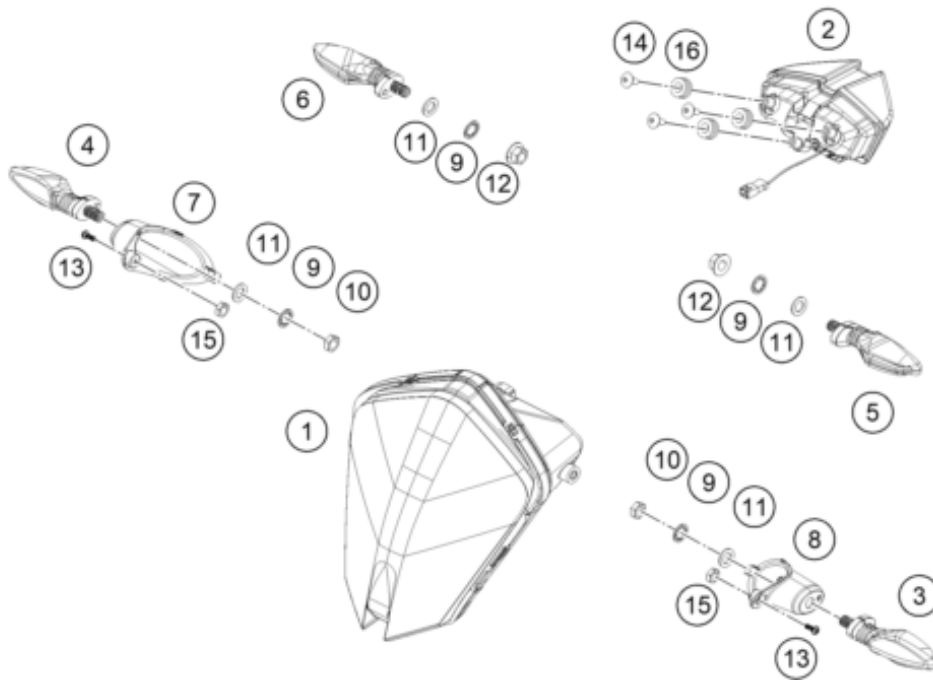

Skalierung: 25% 75%

Pos	Part Number	Description	Additional Text	Quantity
1	95814001000	LAMP HEAD		1.00
2	63514040000	Tail light		1.00
3	91214025000	FLASHER L/S		1.00
4	91214026000	FLASHER R/S		1.00
5	95814026000	INDICATOR REAR LH		1.00
6	95814025000	INDICATOR REAR RH		1.00
7	95814011090	Turn signal bracket, right, EU		1.00
8	95814010090	Turn signal bracket, left		1.00
9	J06797100183	Toothed washer, M10		4.00
10	J934100006	Nut hex thin-M10x1.25		2.00
11	J125100009	Washer M10		4.00
12	J926100003	nut-hex-flanged		2.00
13	J005050121	Oval head screw M5X12		2.00
14	J900000401200	screw tapping-dia. 4.5xl 12xbr		3.00
15	J934050003	nut hex thin-m5x0.8xht.3.2xbri		2.00
16	93014017000	Rubber bushing		4.00