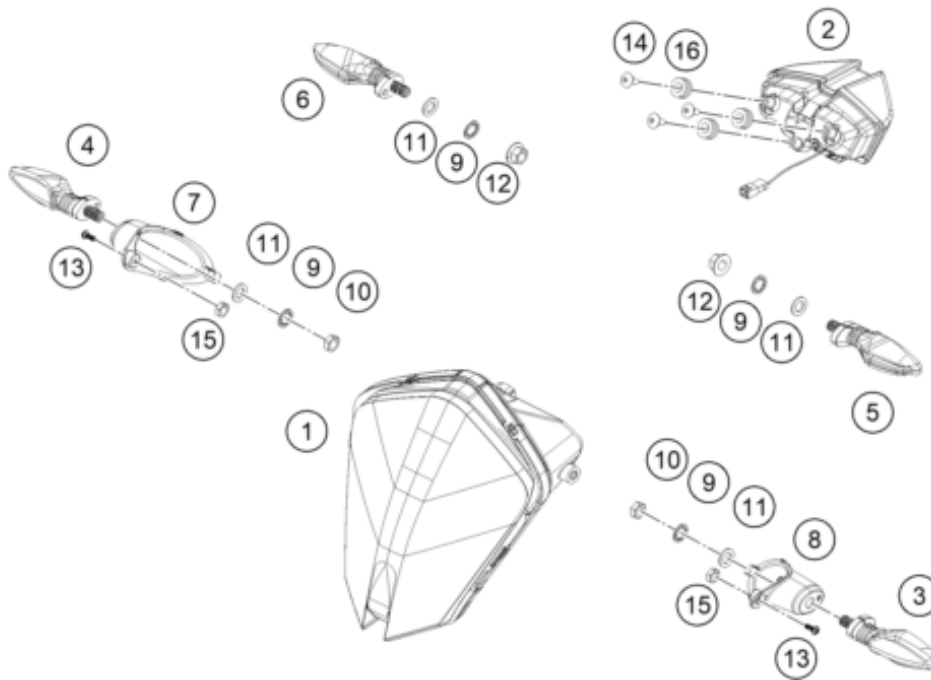

Skalierung: 25% 75%

Pos	Part Number	Description	Additional Text	Quantity
1	95814001000	LAMP HEAD		1.00
2	63514040000	Tail light		1.00
3	91214025000	FLASHER L/S		1.00
4	91214026000	FLASHER R/S		1.00
5	95814026000	INDICATOR REAR LH		1.00
6	95814025000	INDICATOR REAR RH		1.00
7	95814011090	Turn signal bracket, right, EU		1.00
8	95814010090	Turn signal bracket, left		1.00
9	J06797100183	Toothed washer, M10		4.00
10	J934100006	Nut hex thin-M10x1.25		2.00
11	J125100009	Washer M10		4.00
12	J926100003	nut-hex-flanged		2.00
13	J005050121	Oval head screw M5X12		2.00
14	J900000401200	screw tapping-dia. 4.5xl 12xbr		3.00
15	J934050003	nut hex thin-m5x0.8xht.3.2xbri		2.00
16	93014017000	Rubber bushing		4.00