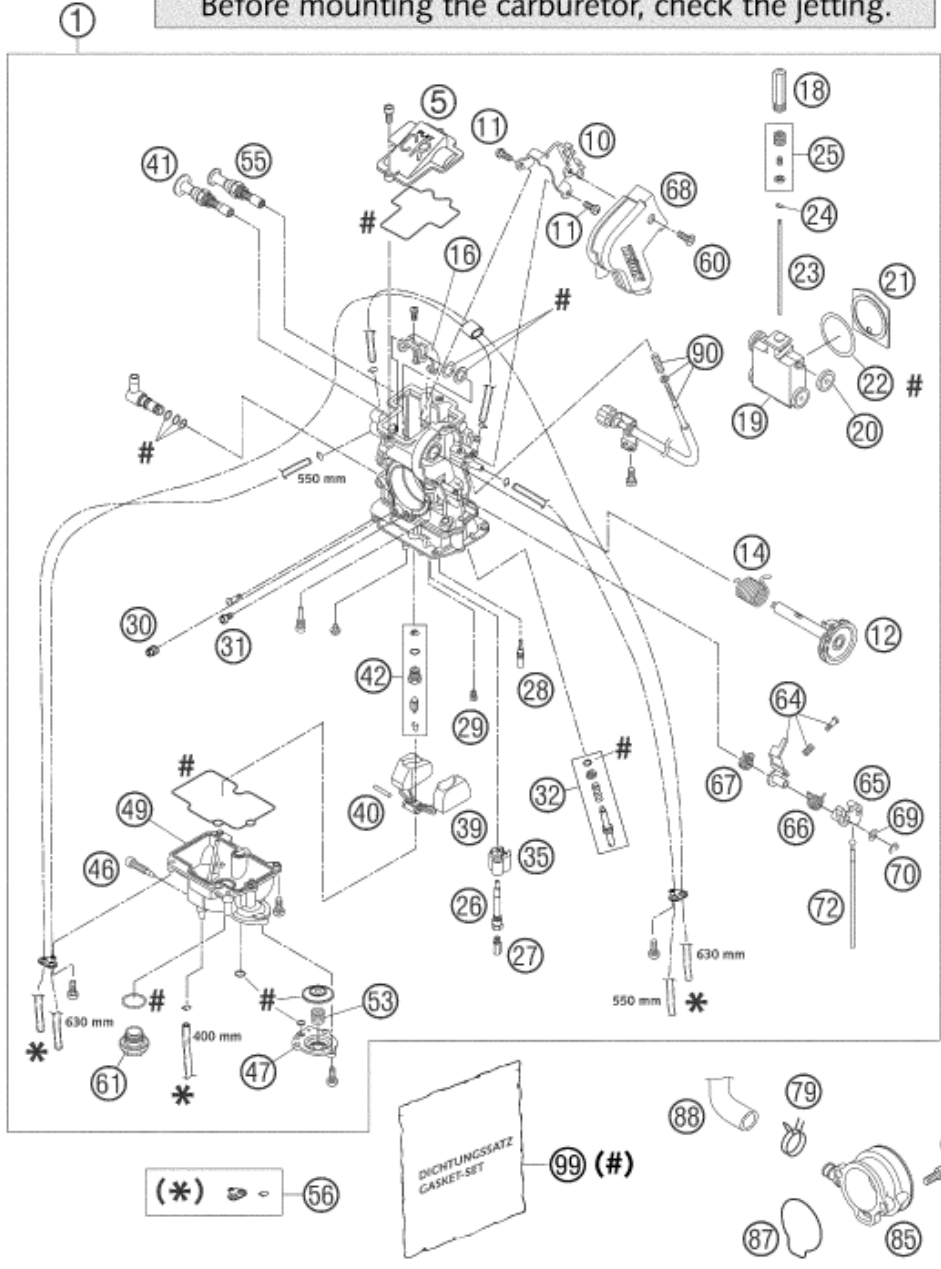

**ACHTUNG !!!**  
 Vor dem Einbau des Vergasers, Bedüsung kontrollieren.  
**CAUTION !!!**  
 Before mounting the carburetor, check the jetting.

Pos	Part Number	Description	Additional Text	Quantity
1	59431001000	CARBURETOR FCR-MX41 03	450 SMR	1.00
5	57331027000	CARBURETOR COVER 2002		1.00
10	57331080000	BRACKET PLATE FOR THR. CABLE		1.00
11	57331055000	SCREW M 5 X 8		2.00
12	57331046000	THROTTLE SHAFT CPL.		1.00
14	57331046050	COIL SPRING THROTTLE SHAFT		1.00
16	57331035051	LINK ARM THROTTLE VALVE CPL.		1.00
18	59031029010	SLIDE STOP 03	EU+AUS	1.00
19	57331035000	THROTTLE VALVE CPL.		1.00
20	59031035050	BUSHING THROTTLE VALVE		4.00

85	59031040200	INTAKE FUNNEL FCR/FCR-MX 02	SIDEWARDS OPEN	1.00
85	59031040100	INTAKE FUNNEL FCR/FCR-MX 2001	SIDEWARDS OPEN	1.00
87	59031040010	O-RING FOR INTAKE FUNNEL		1.00
88	59031050100	ENGINE BREATHER TUBE 00		1.00
89	0912050123	AH SCREW DIN0912-M 5X12		2.00
90	57331025000	STOP SCREW CPL. FCR-MX		1.00
99	57331099000	GASKET SET FCR-MX KEIHIN		1.00