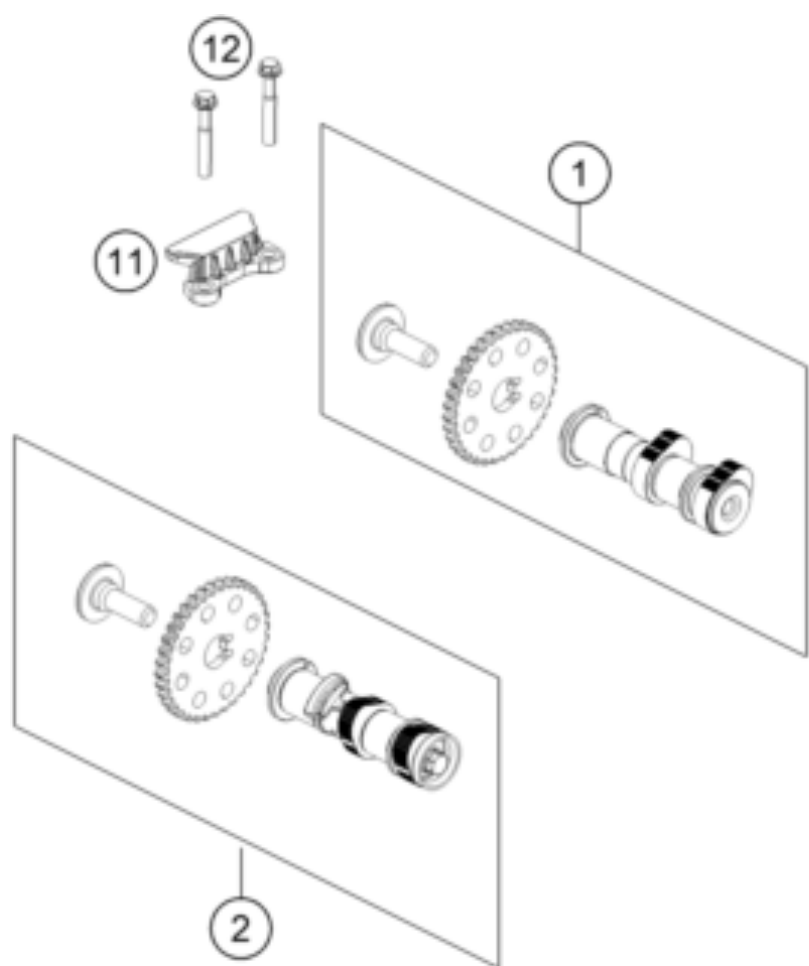

390 DUKE WHITE ABS CKD 2016 <2016><MY><F4389P1>
TIMING DRIVE
17798

Pos	Part Number	Description	Additional Text	Quantity
1	90836009033	CAMSHAFT INTAKE CPL.		1.00
2	90836010033	CAMSHAFT EXHAUST CPL.		1.00
11	90236018000	CHAIN GUIDE TOP		1.00
12	J025060453	HH COLLAR SCREW M6X45		2.00
13	90236001000	TIMING CHAIN GUIDE		1.00
14	90236013000	TIMING CHAIN		1.00
15	90236002000	TENSIONER RAIL CPL.		1.00
16	90236002004	SCREW TENSIONER RAIL		1.00
17	90136003003	GASKET CHAIN ADJUSTER		1.00
18	J770010015	O-RING 10,15X1,5		1.00
19	90236003044	CHAIN ADJUSTER		1.00
20	J025060206	HH COLLAR SCREW M6X20 SW10		2.00
21	90136003002	SPECIAL SCREW 6X6		1.00