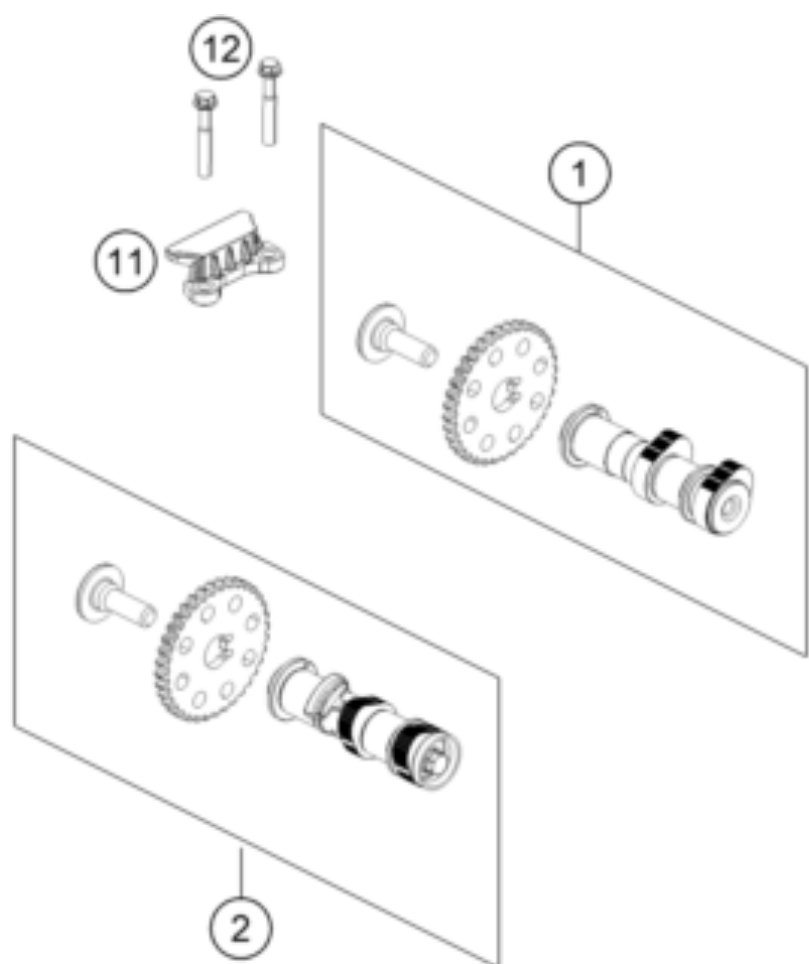

390 DUKE WHITE ABS CKD 2016 <2016><TH><F4383P1>  
TIMING DRIVE  
17798

---

Pos	Part Number	Description	Additional Text	Quantity
1	90836009033	CAMSHAFT INTAKE CPL.		1.00
2	90836010033	CAMSHAFT EXHAUST CPL.		1.00
11	90236018000	CHAIN GUIDE TOP		1.00
12	J025060453	HH COLLAR SCREW M6X45		2.00
13	90236001000	TIMING CHAIN GUIDE		1.00
14	90236013000	TIMING CHAIN		1.00
15	90236002000	TENSIONER RAIL CPL.		1.00
16	90236002004	SCREW TENSIONER RAIL		1.00
17	90136003003	GASKET CHAIN ADJUSTER		1.00
18	J770010015	O-RING 10,15X1,5		1.00
19	90236003044	CHAIN ADJUSTER		1.00
20	J025060206	HH COLLAR SCREW M6X20 SW10		2.00
21	90136003002	SPECIAL SCREW 6X6		1.00