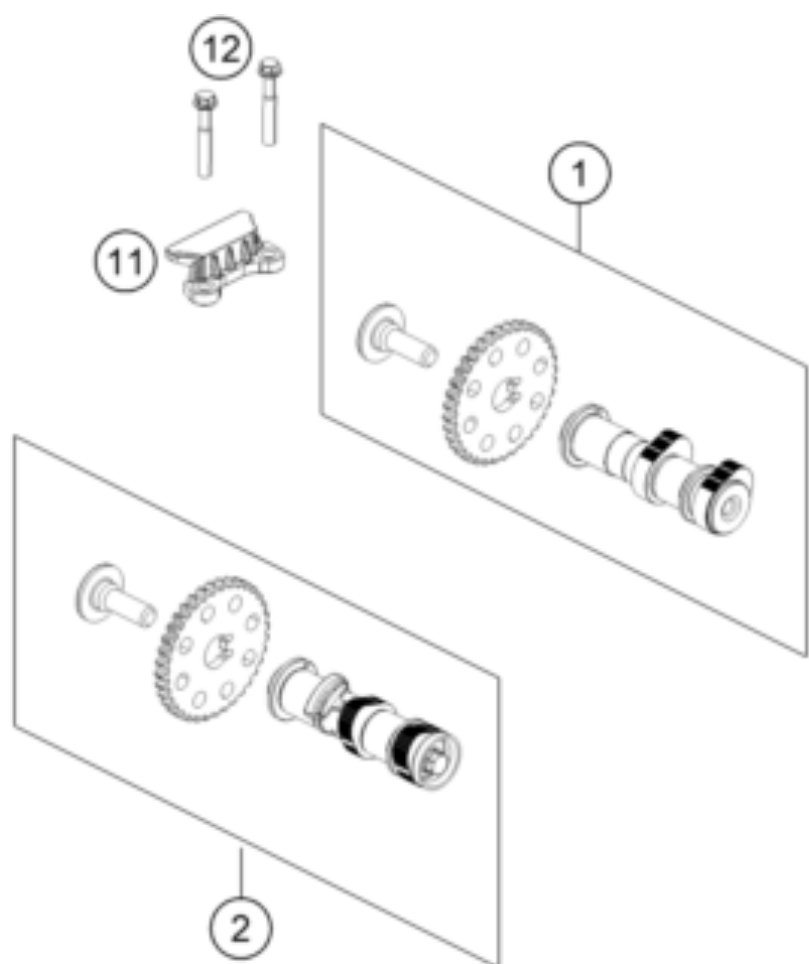

390 DUKE WHITE ABS CKD 2016 <2016><TH><F4383P1>
TIMING DRIVE
17798

Pos	Part Number	Description	Additional Text	Quantity
1	90836009033	CAMSHAFT INTAKE CPL.		1.00
2	90836010033	CAMSHAFT EXHAUST CPL.		1.00
11	90236018000	CHAIN GUIDE TOP		1.00
12	J025060453	HH COLLAR SCREW M6X45		2.00
13	90236001000	TIMING CHAIN GUIDE		1.00
14	90236013000	TIMING CHAIN		1.00
15	90236002000	TENSIONER RAIL CPL.		1.00
16	90236002004	SCREW TENSIONER RAIL		1.00
17	90136003003	GASKET CHAIN ADJUSTER		1.00
18	J770010015	O-RING 10,15X1,5		1.00
19	90236003044	CHAIN ADJUSTER		1.00
20	J025060206	HH COLLAR SCREW M6X20 SW10		2.00
21	90136003002	SPECIAL SCREW 6X6		1.00