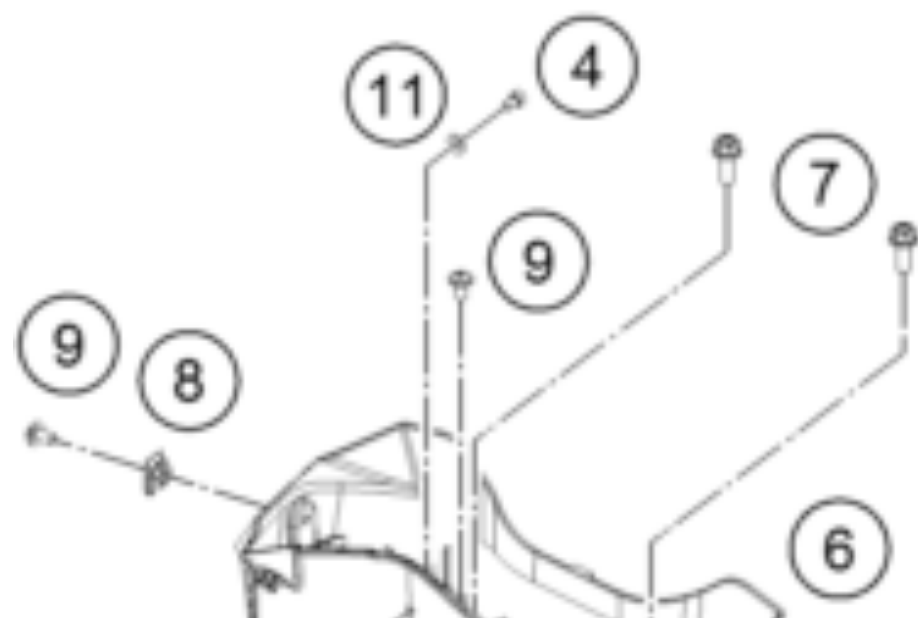

RC 200, black, w/o ABS - B.D. 2020 <2020><EU><F5103T1L>
BATTERY
17790

Pos	Part Number	Description	Additional Text	Quantity
1	90511054001	BRACKET RUBBER FOR BATTERY		1.00
2	90611053000	BATTERY 12V/8AH		1.00
3	90511055000	BATTERY BRACKET		1.00
4	90511054002	AH SCREW M5X8		6.00
5	90511054000	RUBBER BATTERY BRACKET		1.00
6	90508024000	BATTERY CASE		1.00
7	J025080203	HH COLLAR SCREW M8X20 SW12		2.00
8	90103097000	clip nut		2.00
9	90508006001	SOCKET HEAD BOLT M6X12		3.00
10	90508048000	PLUG COVER		1.00
11	J125050005	WASHER M5		1.00