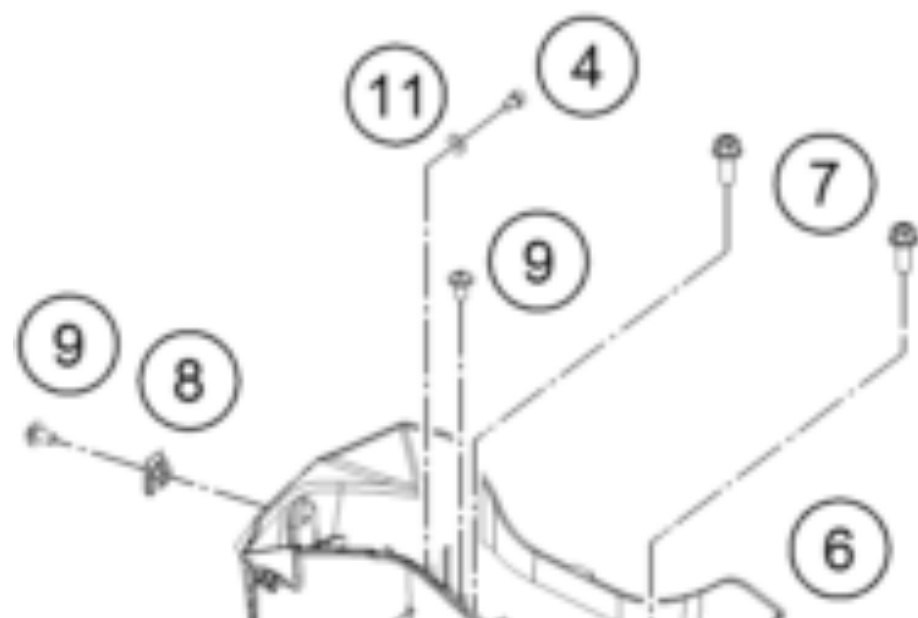

RC 390, white - B.D. 2021 <2021><US><F5375U1>
BATTERY
17790

Pos	Part Number	Description	Additional Text	Quantity
1	90511054001	BRACKET RUBBER FOR BATTERY		1.00
2	90611053000	BATTERY 12V/8AH		1.00
3	90511055000	BATTERY BRACKET		1.00
4	90511054002	AH SCREW M5X8		6.00
5	90511054000	RUBBER BATTERY BRACKET		1.00
6	90508024000	BATTERY CASE		1.00
7	J025080203	HH COLLAR SCREW M8X20 SW12		2.00
8	90103097000	clip nut		2.00
9	90508006001	SOCKET HEAD BOLT M6X12		3.00
10	90508048000	PLUG COVER		1.00
11	J125050005	WASHER M5		1.00