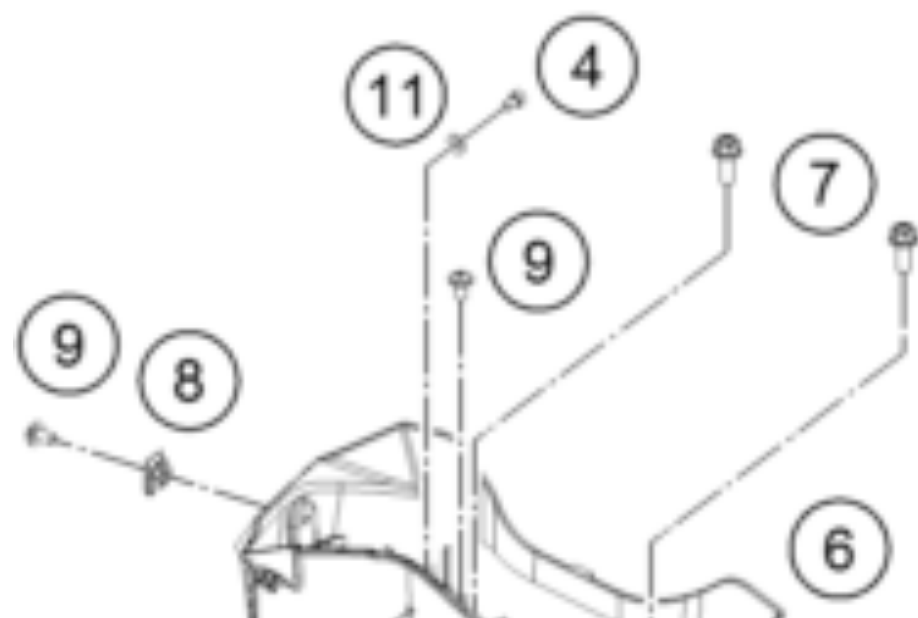

RC 390, white - B.D. 2021 <2021><EU><F5303U2>  
BATTERY  
17790

---

Pos	Part Number	Description	Additional Text	Quantity
1	90511054001	BRACKET RUBBER FOR BATTERY		1.00
2	90611053000	BATTERY 12V/8AH		1.00
3	90511055000	BATTERY BRACKET		1.00
4	90511054002	AH SCREW M5X8		6.00
5	90511054000	RUBBER BATTERY BRACKET		1.00
6	90508024000	BATTERY CASE		1.00
7	J025080203	HH COLLAR SCREW M8X20 SW12		2.00
8	90103097000	clip nut		2.00
9	90508006001	SOCKET HEAD BOLT M6X12		3.00
10	90508048000	PLUG COVER		1.00
11	J125050005	WASHER M5		1.00