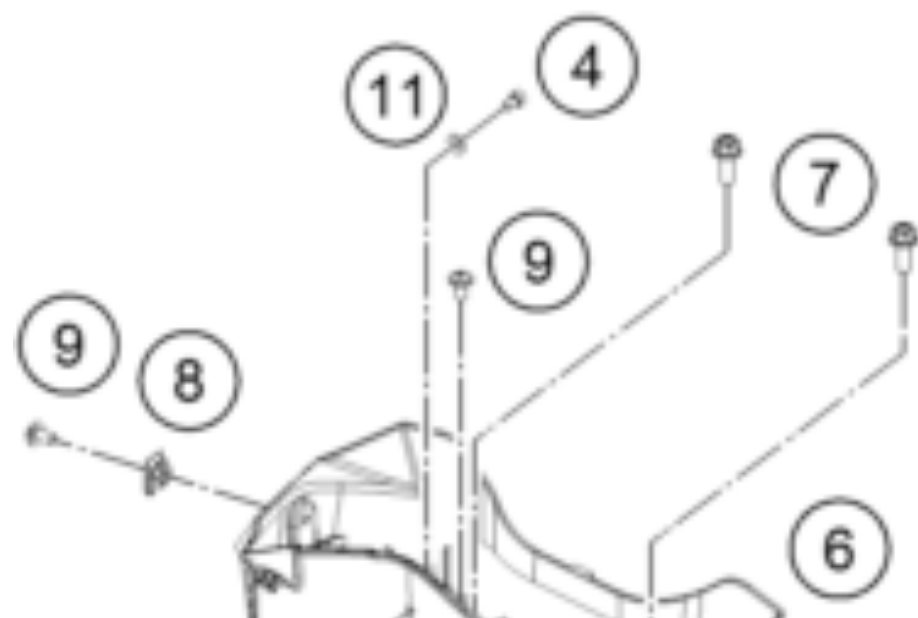

RC 200, black, w/o ABS - B.D. 2021 <2021><EU><F5103U1>  
BATTERY  
17790

---

Pos	Part Number	Description	Additional Text	Quantity
1	90511054001	BRACKET RUBBER FOR BATTERY		1.00
2	90611053000	BATTERY 12V/8AH		1.00
3	90511055000	BATTERY BRACKET		1.00
4	90511054002	AH SCREW M5X8		6.00
5	90511054000	RUBBER BATTERY BRACKET		1.00
6	90508024000	BATTERY CASE		1.00
7	J025080203	HH COLLAR SCREW M8X20 SW12		2.00
8	90103097000	clip nut		2.00
9	90508006001	SOCKET HEAD BOLT M6X12		3.00
10	90508048000	PLUG COVER		1.00
11	J125050005	WASHER M5		1.00