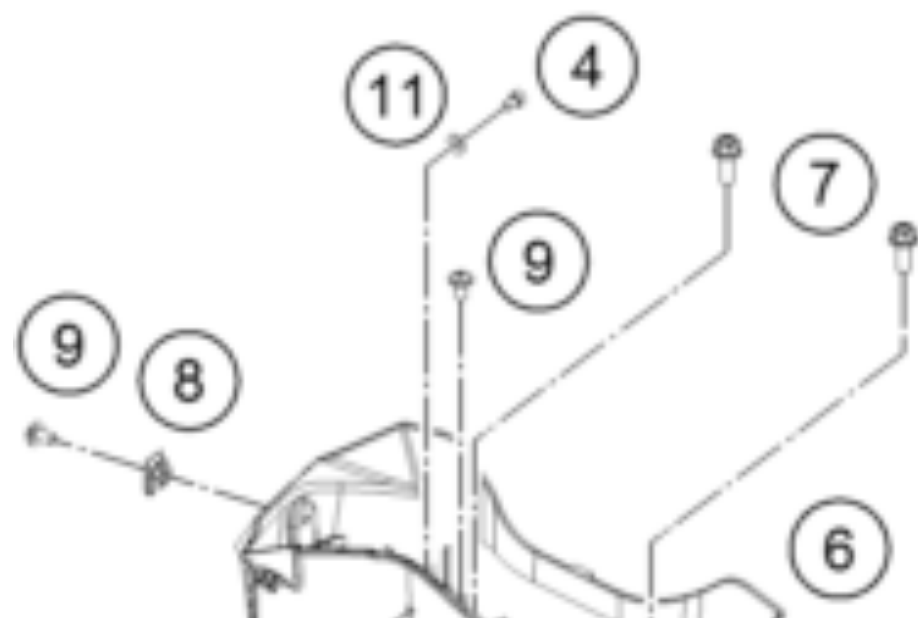

RC 390, white - B.D. 2020 <2020><US><F5375T1>  
BATTERY  
17790

---

Pos	Part Number	Description	Additional Text	Quantity
1	90511054001	BRACKET RUBBER FOR BATTERY		1.00
2	90611053000	BATTERY 12V/8AH		1.00
3	90511055000	BATTERY BRACKET		1.00
4	90511054002	AH SCREW M5X8		6.00
5	90511054000	RUBBER BATTERY BRACKET		1.00
6	90508024000	BATTERY CASE		1.00
7	J025080203	HH COLLAR SCREW M8X20 SW12		2.00
8	90103097000	clip nut		2.00
9	90508006001	SOCKET HEAD BOLT M6X12		3.00
10	90508048000	PLUG COVER		1.00
11	J125050005	WASHER M5		1.00