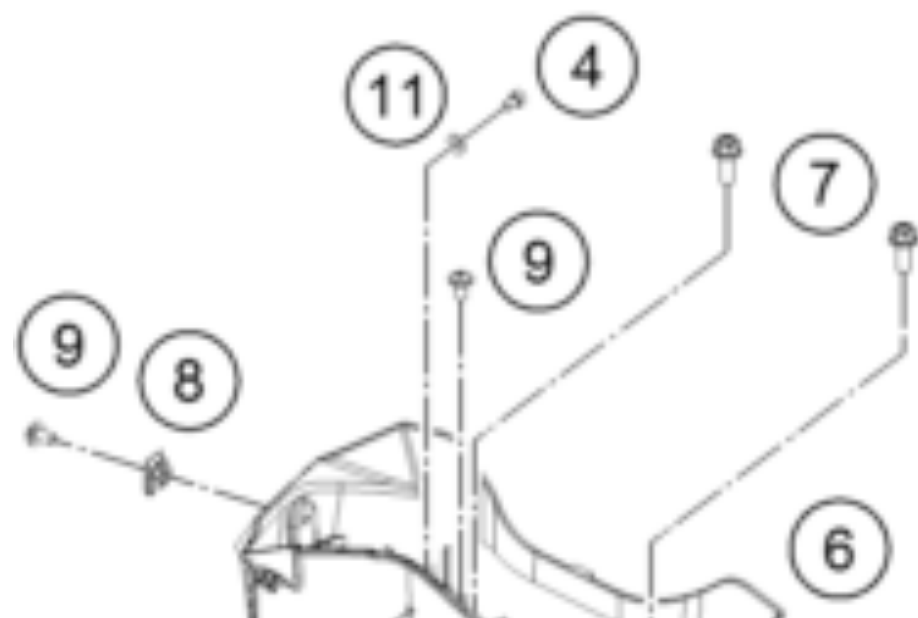

RC 390, white - B.D. 2020 <2020><EU><F5303T2>
BATTERY
17790

Pos	Part Number	Description	Additional Text	Quantity
1	90511054001	BRACKET RUBBER FOR BATTERY		1.00
2	90611053000	BATTERY 12V/8AH		1.00
3	90511055000	BATTERY BRACKET		1.00
4	90511054002	AH SCREW M5X8		6.00
5	90511054000	RUBBER BATTERY BRACKET		1.00
6	90508024000	BATTERY CASE		1.00
7	J025080203	HH COLLAR SCREW M8X20 SW12		2.00
8	90103097000	clip nut		2.00
9	90508006001	SOCKET HEAD BOLT M6X12		3.00
10	90508048000	PLUG COVER		1.00
11	J125050005	WASHER M5		1.00